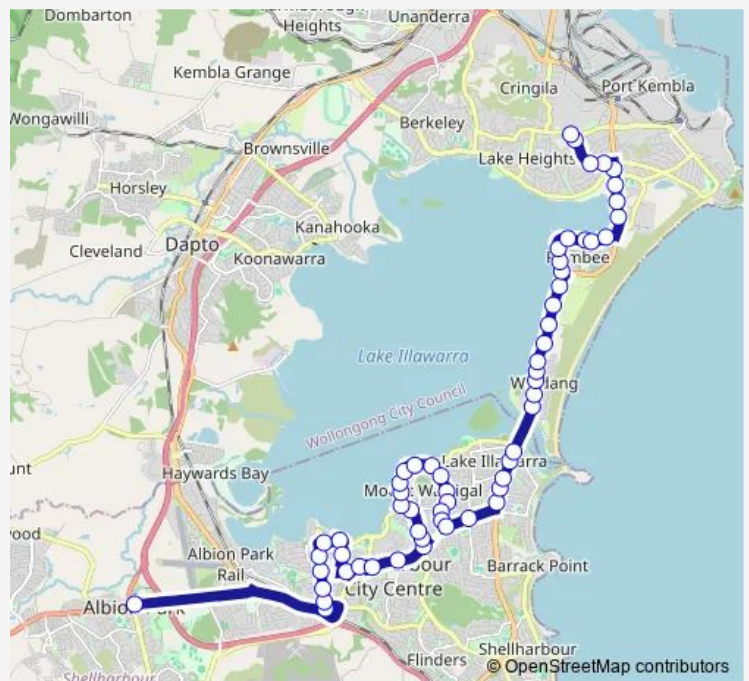

Lake Entrance Rd At Eleanor Av

New Lake Entrance Rd After Government Rd

Tafe Illawarra, Lake Entrance Rd

Shellharbour Hospital, Lake Entrance Rd

Shellharbour Hospital, Madigan Bvd

Madigan Bvd After Power Dr

Madigan Bvd Opp Roycroft Av

Madigan Bvd Opp Lawrence Av

Lawrence Av Opp Shipton Cres

Henricks Pde Opp Beaurepaire Av

Henricks Pde Opp Wood Av

Route schedule

Tongarra Rd After Terry St — Warrawong High School, Cowper St

|           |       |
|-----------|-------|
| Monday    | 07:25 |
| Tuesday   | 07:25 |
| Wednesday | 07:25 |
| Thursday  | 07:25 |
| Friday    | 07:25 |
| Saturday  | —     |
| Sunday    | —     |

Route info

Direction: Tongarra Rd After Terry St

Stops: 59

Trip Duration: 0 hour 48 min

S247 — Oak Flats Station to Warrawong Hs

Landy Dr At Gathercole Av

Landy Dr Before Metcalf Pl

Landy Dr Opp Monckton Av

Landy Dr Opp Cuthbert Dr