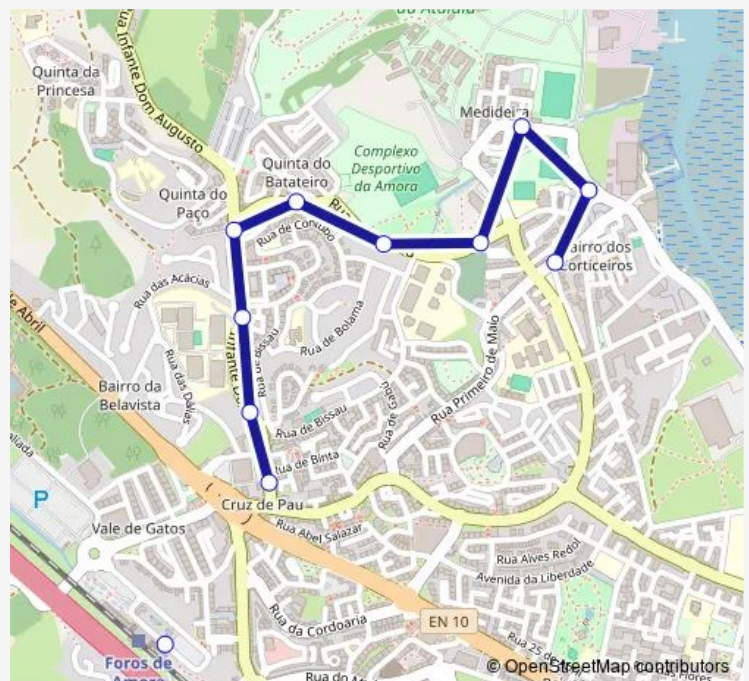

Amora (R Operários 15) Colégio As Joanelhas

Amora (R 1º Maio) (X) R Baía Natural Seixal

Route schedule

Foros Amora (Est Ferroviária) — Amora (R 1º Maio) (X) R Baía Natural Seixal

Monday 05:45-22:45

Tuesday 05:45-22:45

Wednesday 05:45-22:45

Thursday 05:45-22:45

Friday 05:45-22:45

Saturday 06:20-21:15

Sunday 07:50-21:15

Route info

Direction: Foros Amora (Est Ferroviária)

Stops: 11

Trip Duration: 0 hour 15 min

1A - Foros de Amora - Amora

Bus time schedules and route maps are available in an offline PDF at busmaps.com. Use the busmaps.com website to see live bus times, train schedule or subway schedule, and step-by-step directions for all public transit in Seixal