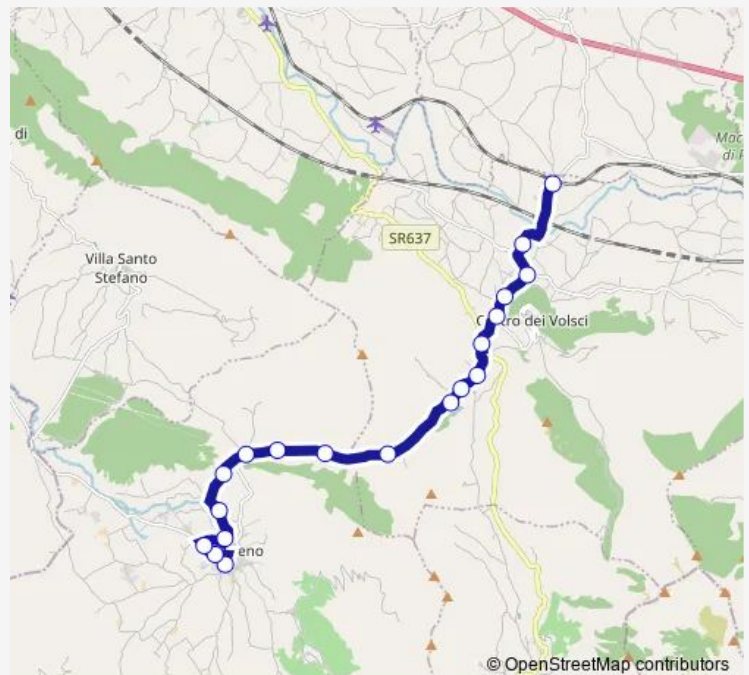

Bus Amaseno - Castro dei Volsci Stazione FS # Mp16a

[Go to website](#)

Direction

Amaseno | Piazza San Rocco # f3687 — Castro | Stazione FS # f5443

19 stops

[Open route schedule](#)

- Amaseno | Piazza San Rocco # f3687
- Amaseno | Via Don Sturzo Via Moro # f3688
- Amaseno | Via Don Sturzo Via Gugliette # f3689
- AMASENO | Via Vallefratta Via Prati # f6391
- AMASENO | Contrada Valle Martina # f6392
- AMASENO | Cimitero # f6393
- AMASENO | Via Vallefratta Via Nazzano # f6394
- AMASENO | Via Vallefratta (Km 5) # f6395
- AMASENO | Via Vallefratta (Km 4) # f6396
- CASTRO | Via Gugliette (Km 3) # f6397
- CASTRO | Via Gugliette (Km 2) # f6398
- CASTRO | Via Gugliette Via Valle Amore # f6399
- CASTRO | Vallefratta # f6400
- CASTRO | Via Vallecorsa Via Gugliette # f6379
- Castro | Cimitero # f5440
- Castro | Campo Sportivo # f5441
- Castro | Madonna del Piano # f5442
- CASTRO | Via Pofi Via San Giacomo # f6411
- Castro | Stazione FS # f5443

Route schedule

Amaseno | Piazza San Rocco # f3687 — Castro | Stazione FS # f5443

Monday	05:20
Tuesday	05:20
Wednesday	05:20
Thursday	05:20
Friday	05:20
Saturday	—
Sunday	—

Route info

Direction: Amaseno | Piazza San Rocco # f3687

Stops: 19

Trip Duration: 0 hour 20 min

Bus time schedules and route maps are available in an offline PDF at busmaps.com. Use the busmaps.com website to see live bus times, train schedule or subway schedule, and step-by-step directions for all public transit in Amaseno

The schedule is provided in the local timezone. Times with "(+1)" indicate departures on the next day.

PDF file created on 2025-01-16

2024 BusMaps.com - All Rights Reserved