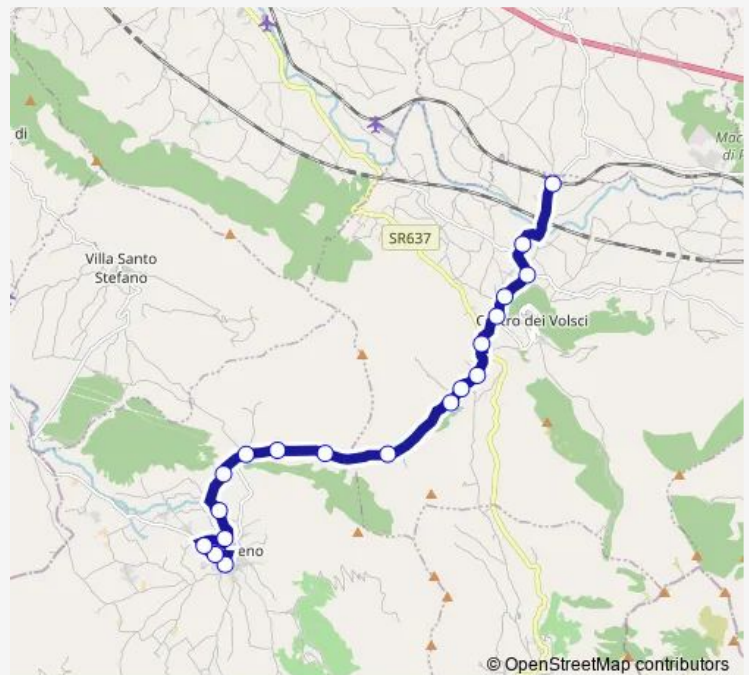

Castro | Stazione FS # f5443

Route schedule

Amaseno | Piazza San Rocco # f3687 — Castro | Stazione FS # f5443

| | |
|-----------|-------|
| Monday | 05:20 |
| Tuesday | 05:20 |
| Wednesday | 05:20 |
| Thursday | 05:20 |
| Friday | 05:20 |
| Saturday | — |
| Sunday | — |

Route info

Direction: Amaseno | Piazza San Rocco # f3687

Stops: 19

Trip Duration: 0 hour 20 min

Amaseno - Castro dei Volsci Stazione FS # Mp16a

Bus time schedules and route maps are available in an offline PDF at busmaps.com. Use the busmaps.com website to see live bus times, train schedule or subway schedule, and step-by-step directions for all public transit in Amaseno