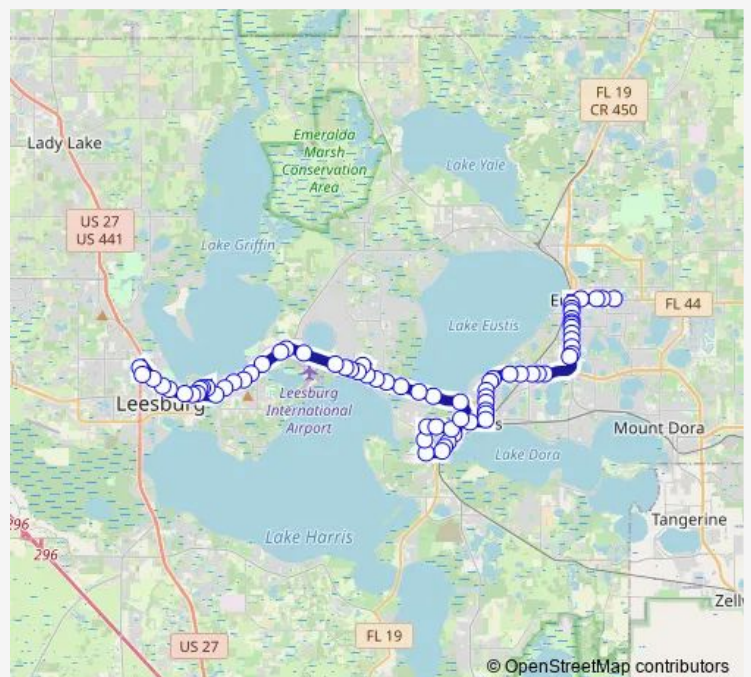

Lx11369 U.S 441 & David Walker Dr

Lx11189 U.S 441 & David Walker

Lx11193 E Burleigh Blvd & Huffstetler Dr

Lx11373 U.S 441 & Nightingale Ln

Route schedule

Lx11297 Orange Ave & Cardinal St — Lx10149 Citizens Blvd & Citizens Blvd

Monday	06:18-19:19
Tuesday	06:18-19:19
Wednesday	06:18-19:19
Thursday	06:18-19:19
Friday	06:18-19:19
Saturday	—
Sunday	—

Route info

Direction: Lx11297 Orange Ave & Cardinal St

Stops: 72

Trip Duration: 1 hour 31 min

Route — 1 Leesburg to Eustis

Lx11377 E Burleigh Blvd & Lake Eustis Dr

Lx11381 E Burleigh Blvd & El Red Dr

Lx11385 St. Clair Abrams Ave & E Burleigh Blvd

Lx11389 St. Clair Abrams Ave & Lake Frances Bv

Lx11393 St. Clair Abrams Ave & Clifford St