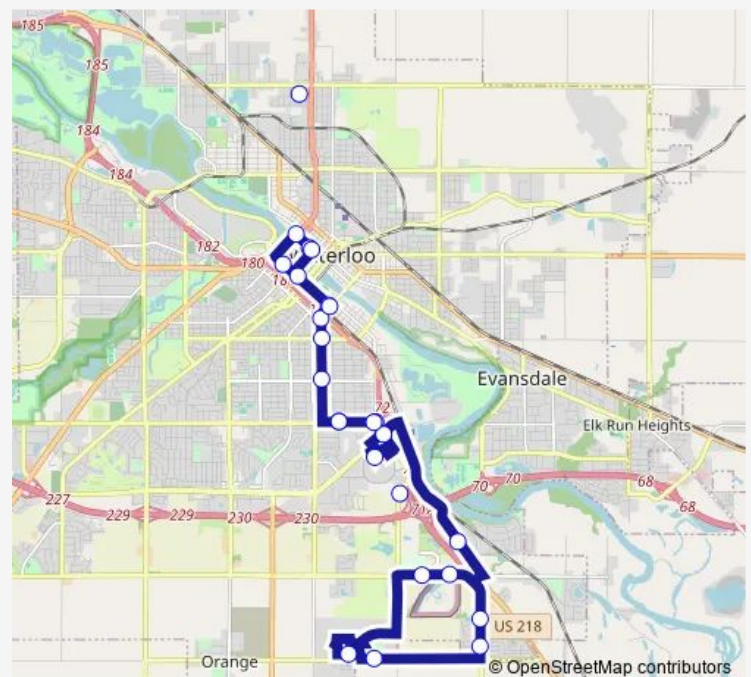

Bus Route 10 Detour

[Go to website](#)

Direction

Central Transfer — Central Transfer

25 stops

[Open route schedule](#)

Central Transfer

E Mullan Ave and Sycamore St

Water Park and Casino

Lost Island Theme Park

La Porte Rd and E Ridgeway Ave

Route schedule

Central Transfer — Central Transfer

Monday 06:45-16:45

Tuesday 06:45-16:45

Wednesday 06:45-16:45

Thursday 06:45-16:45

Friday 06:45-16:45

Saturday 07:16-16:16

Sunday —

Route info

Direction: Central Transfer

Stops: 25

Trip Duration: 0 hour 58 min

Route — 10 Detour

Bethel St & E Ridgeway Ave

W 11th - Jefferson St

W 4th St and Jefferson St

Central Transfer

Route Bus time schedules and route maps are available in an offline PDF at busmaps.com. Use the busmaps.com website to see live bus times, train schedule or subway schedule, and step-by-step directions for all public transit in Waterloo