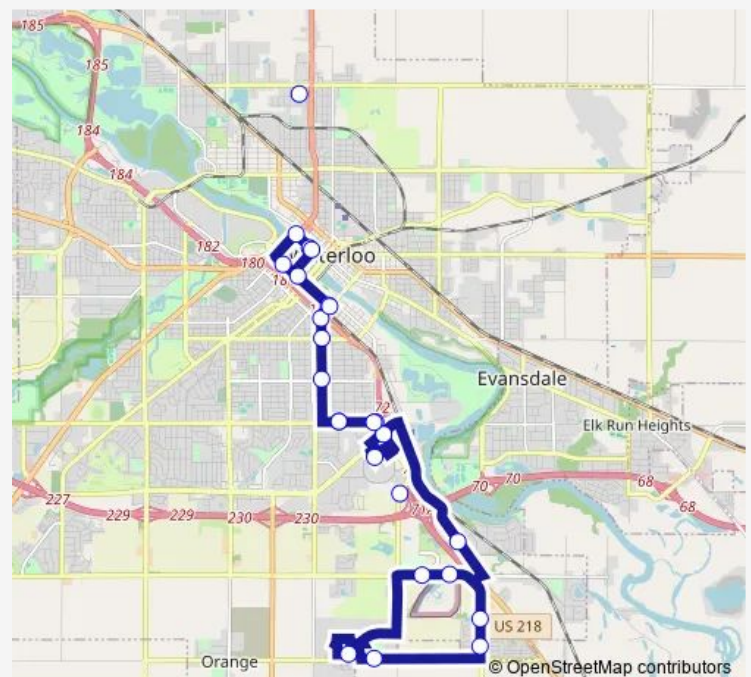

Bus Route 10 Detour

[Go to website](#)

Direction

Central Transfer — Central Transfer

25 stops

[Open route schedule](#)

Central Transfer

E Mullan Ave and Sycamore St

Water Park and Casino

Lost Island Theme Park

La Porte Rd and E Ridgeway Ave

Route schedule

Central Transfer — Central Transfer

Monday 06:45-16:45

Tuesday 06:45-16:45

Wednesday 06:45-16:45

Thursday 06:45-16:45

Friday 06:45-16:45

Saturday 07:16-16:16

Sunday —

Route info

Direction: Central Transfer

Stops: 25

Trip Duration: 0 hour 52 min

Route — 10 Detour

Bethel St & E Ridgeway Ave

W 11th - Jefferson St

W 4th St and Jefferson St

Central Transfer

Route Bus time schedules and route maps are available in an offline PDF at busmaps.com. Use the busmaps.com website to see live bus times, train schedule or subway schedule, and step-by-step directions for all public transit in Waterloo