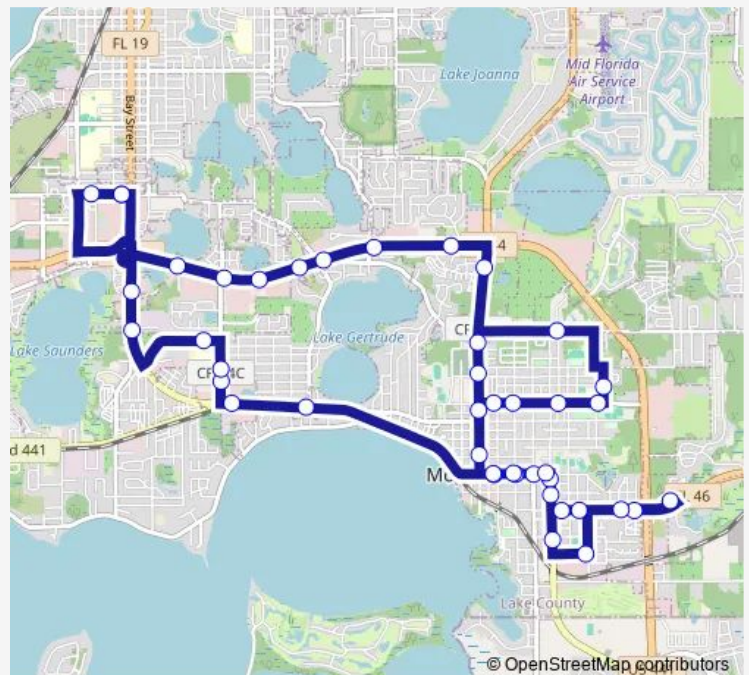

Bus Route 3 Mount Dora Circular

[Go to website](#)

Direction

Lx30007 W Ardice Ave & Bay St — Lx30007 W Ardice Ave & Bay St

43 stops

[Open route schedule](#)

- Lx30007 W Ardice Ave & Bay St
- Lx30009 U.S 441 & Lake Park Ct
- Lx30013 U.S 441 & Eudora Rd (Walmart)
- Lx30017 U.S 441 & Spring Harbor Blvd
- Lx30021 U.S 441 & Mid FL Eye
- Lx30025 U.S 441 & Morningside Dr
- Lx30029 U.S 441 & E Crooked Lake Dr
- Lx30033 U.S 441 & Gables Dr
- Lx30037 N Donnelly St & U.S 441
- Lx30041 N Donnelly St & E 20th Ave
- Lx30045 N Donnelly St & Jackson Ave
- Lx30049 Lincoln Ave & Tremain
- Lx30053 Lincoln Ave & Grandview St
- Lx30057 Lincoln Ave & Orange St
- Lx30061 Lincoln Ave & Unser St
- Lx30065 N Wardell St & Grant Ave
- Lx30069 Limit Ave & Orange St
- Lx30073 N Donnelly St & 12th Ave
- Lx30077 N Donnelly St & 7th Ave
- Lx30081 E 5th Ave & Tremain St
- Lx30085 E 5th Ave & Grandview St

Route schedule

Lx30007 W Ardice Ave & Bay St — Lx30007 W Ardice Ave & Bay St

Monday	06:38-18:38
Tuesday	06:38-18:38
Wednesday	06:38-18:38
Thursday	06:38-18:38
Friday	06:38-18:38
Saturday	—
Sunday	—

Route info

Direction: Lx30007 W Ardice Ave & Bay St

Stops: 43

Trip Duration: 0 hour 53 min

Route — 3 Mount Dora Circular

Lx30089 E 5th Ave & Clayton St

Lx30093 N Highland St & E 5th Ave

Lx30097 N Highland St & 2nd Ave

Lx30101 E 1st Ave & Simpson St

Lx30105 E 1st Ave & Rhodes St

Lx30109 E 1st Ave & Stanley Bell Dr

Lx30113 East 1st Ave & Verander Way

Lx30117 E 1st Ave & Groveland Rd

Lx30121 Camp Ave & Rossiter St

Lx30125 S Highland St & Liberty Ave