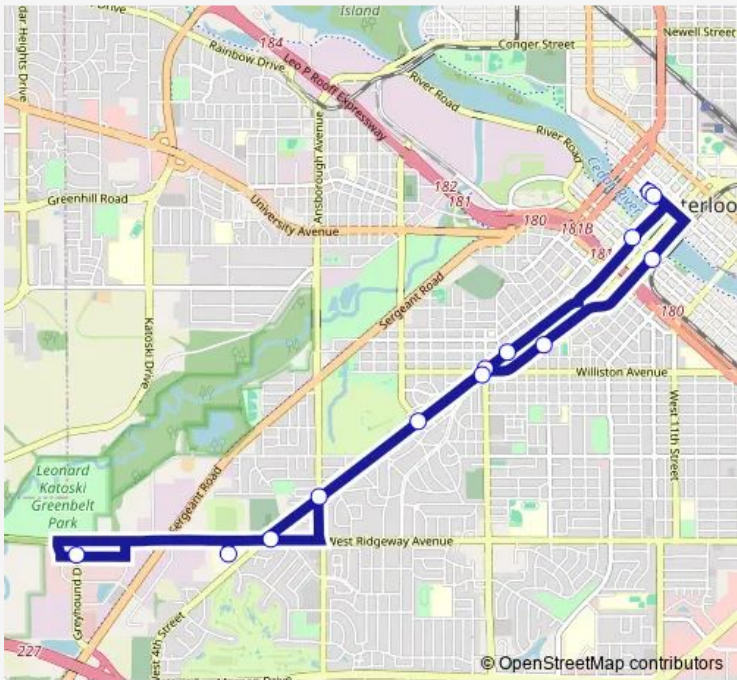

Bus Route 1a

[Go to website](#)

Direction
 Central Transfer — Central Transfer

13 stops

[Open route schedule](#)

- Central Transfer
- W 4th - Commercial St
- W 4th St & Bayard St
- Six Corners (Wb)
- W 4th St & Fletcher Ave
- W 4th St and Ansborough Ave (Wb)
- Ridgeway Ave and W 4th St (Wb)
- Social Security Office
- United Medical Park
- Six Corners (Eb)
- W 5th and Baltimore
- W 6th St and Commercial St
- Central Transfer

Route schedule
 Central Transfer — Central Transfer

Monday	06:00-17:00
Tuesday	06:00-17:00
Wednesday	06:00-17:00
Thursday	06:00-17:00
Friday	06:00-17:00
Saturday	08:00-17:00
Sunday	—

Route info

Direction: Central Transfer

Stops: 13

Trip Duration: 0 hour 22 min

Route — 1a BusMaps

Route Bus time schedules and route maps are available in an offline PDF at busmaps.com. Use the busmaps.com website to see live bus times, train schedule or subway schedule, and step-by-step directions for all public transit in Waterloo