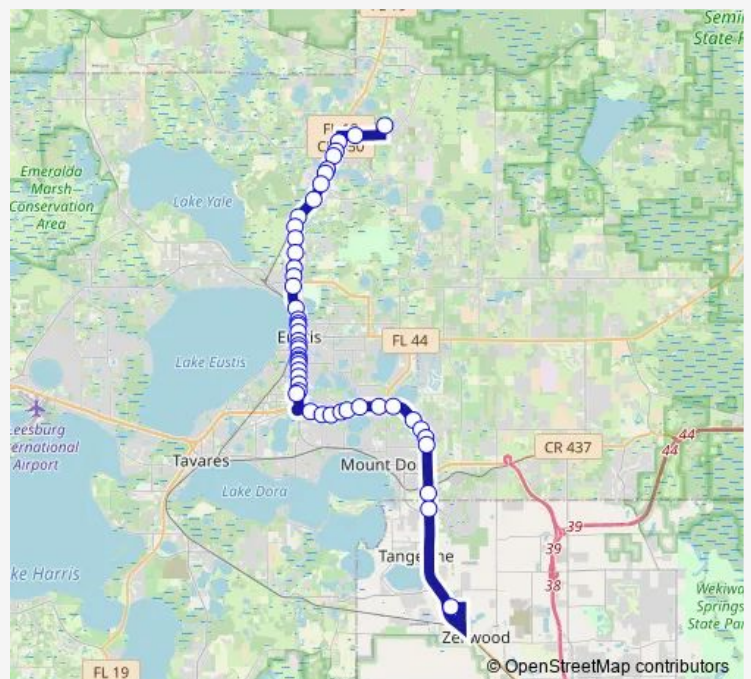

Tuesday 09:05-17:05

Wednesday 09:05-17:05

Thursday 09:05-17:05

Friday 09:05-17:05

Saturday —

Sunday —

Route info

Direction: Lx40281 Roger Giles North Lake Park

Stops: 48

Trip Duration: 0 hour 55 min

Route — 4 Altoona to Zellwood

Lx11313 Bay St & Citrus Ave

Lx11317 Bay St & Ward Ave

Lx11321 Bay St & Woodward Ave

Lx11325 Bay St & Herrick Ave

Lx11329 Bay St & Stevens Ave