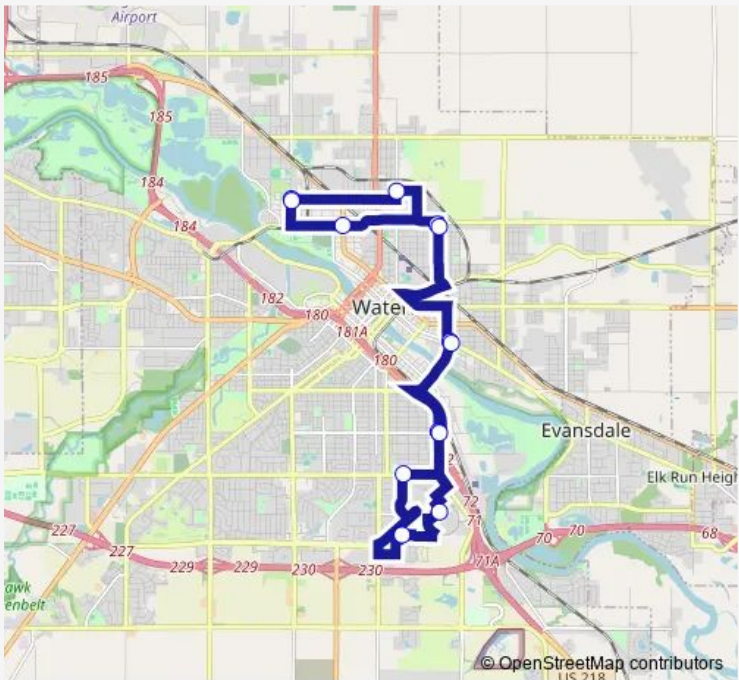

Bus Route 5

[Go to website](#)

Direction
 Burton Ave and W Parker St — Burton Ave and Parker St
 13 stops
[Open route schedule](#)

- Burton Ave and W Parker St
- E 4th St and Lester St
- Unity Point Townhomes
- Lafayette St and Vinton St (Sb)
- La Porte Rd at Mitchell Ave
- Bethel St & E Ridgeway Ave
- Wal-Mart
- Crossroads Mall Front
- La Porte Rd and Mitchell Ave
- Lafayette St and Vinton St (Nb)
- Unity Point Townhomes
- Broadway Ave and Conger St
- Burton Ave and Parker St

Route schedule
 Burton Ave and W Parker St — Burton Ave and Parker St

Monday	06:00-17:00
Tuesday	06:00-17:00
Wednesday	06:00-17:00
Thursday	06:00-17:00
Friday	06:00-17:00
Saturday	08:00-17:00
Sunday	—

Route info
 Direction: Burton Ave and W Parker St
 Stops: 13
 Trip Duration: 1 hour 0 min

Route Bus time schedules and route maps are available in an offline PDF at busmaps.com. Use the busmaps.com website to see live bus times, train schedule or subway schedule, and step-by-step directions for all public transit in Waterloo

The schedule is provided in the local timezone. Times with "(+1)" indicate departures on the next day.

PDF file created on 2025-01-16

2024 BusMaps.com - All Rights Reserved