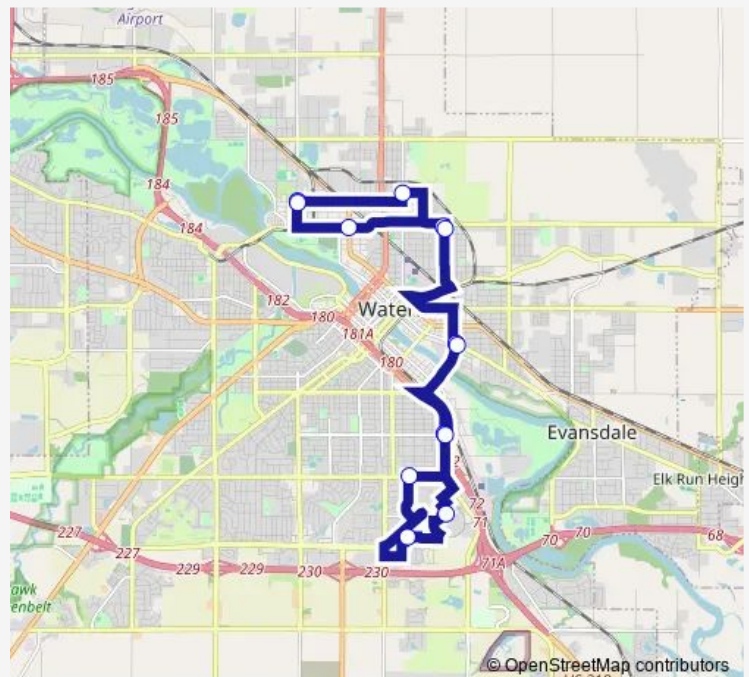

Unity Point Townhomes

Lafayette St and Vinton St (Sb)

La Porte Rd at Mitchell Ave

Bethel St & E Ridgeway Ave

Walmart at Crossroads Mall

Crossroads Front Mall Entrance

La Porte Rd and Mitchell Ave

Lafayette St and Vinton St (Nb)

Unity Point Townhomes

Broadway Ave and Conger St

Burton Ave and Parker St

Route schedule

Burton Ave and W Parker St — Burton Ave and Parker St

Monday 06:00-17:00

Tuesday 06:00-17:00

Wednesday 06:00-17:00

Thursday 06:00-17:00

Friday 06:00-17:00

Saturday 08:00-17:00

Sunday —

Route info

Direction: Burton Ave and W Parker St

Stops: 13

Trip Duration: 1 hour 0 min

Route — 5

Route Bus time schedules and route maps are available in an offline PDF at busmaps.com. Use the busmaps.com website to see live bus times, train schedule or subway schedule, and step-by-step directions for all public transit in Waterloo