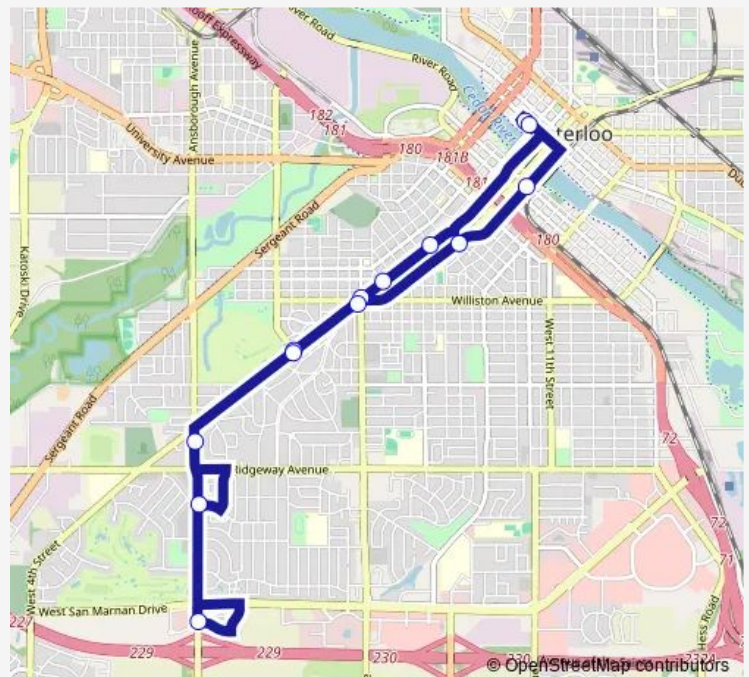

Bus Route 1b

[Go to website](#)

Direction

Central Transfer — Central Transfer

13 stops

[Open route schedule](#)

Central Transfer

W 4th St and Locust St

W 4th St & Bayard St

Six Corners (Wb)

W 4th St & Fletcher Ave

Lantern Square

Ansborough Ave - Fisher Dr

Ansborough Hy-Vee

Fletcher Ave and W 4th St

Six Corners (Eb)

W 5th St and Grant Ave

W 6th St - Commercial St

Central Transfer

Route schedule

Central Transfer — Central Transfer

Monday 06:30-17:30

Tuesday 06:30-17:30

Wednesday 06:30-17:30

Thursday 06:30-17:30

Friday 06:30-17:30

Saturday 08:30-17:30

Sunday —

Route info

Direction: Central Transfer

Stops: 13

Trip Duration: 0 hour 25 min