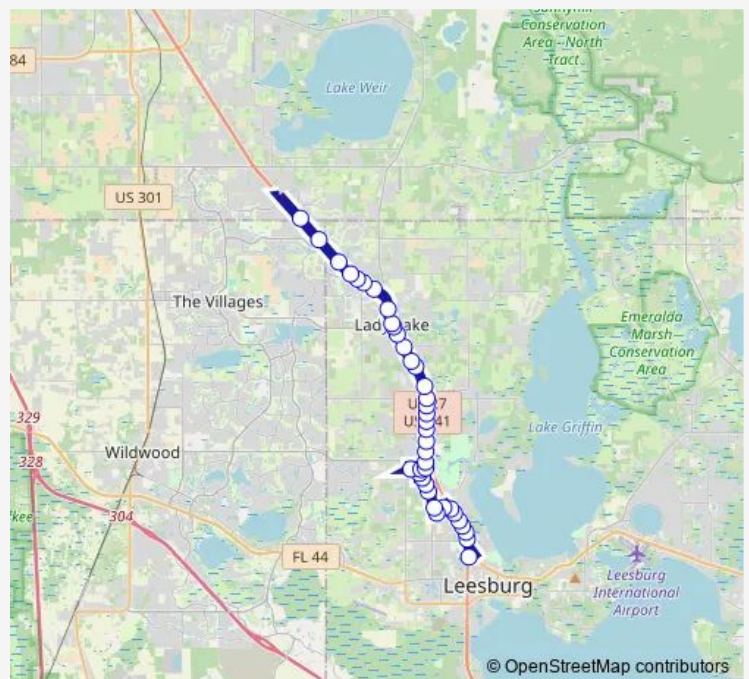

Lx10213 N Dixie Ave & W Miller St

Lx10217 N Dixie Ave & Shiloh St

Lx10221 U.S 441 & Register Rd

Lx10225 U.S 441 & Fair Oaks Dr

Route schedule

Lx10149 Citizens Blvd & Citizens Blvd — Lx10311 Walmart Summerfield

Monday	06:00-19:00
Tuesday	06:00-19:00
Wednesday	06:00-19:00
Thursday	06:00-19:00
Friday	06:00-19:00
Saturday	—
Sunday	—

Route info

Direction: Lx10149 Citizens Blvd & Citizens Blvd

Stops: 40

Trip Duration: 0 hour 41 min

Route — 1A Summerfield to Leesburg

Lx10229 U.S 441 & American Ln

Lx10233 U.S 441 & S Grays Airport

Lx10237 U.S 441 & Shadow Hill

Lx10241 U.S 441 & Eagles Nest

Lx10245 U.S 441 & Sunrise Rd

Lx10249 U.S 441 & Cove Apts

44 stops

[Open route schedule](#)

Lx10315 Summerfield Walmart

Lx10317 Villages Hospital

Lx10001 Paige Pl & Main St

Lx10325 US 441 & Lagarde Blvd

Lx10327 US 441 & Plaza Blvd

Lx10005 U.S 441 & Avenida Central