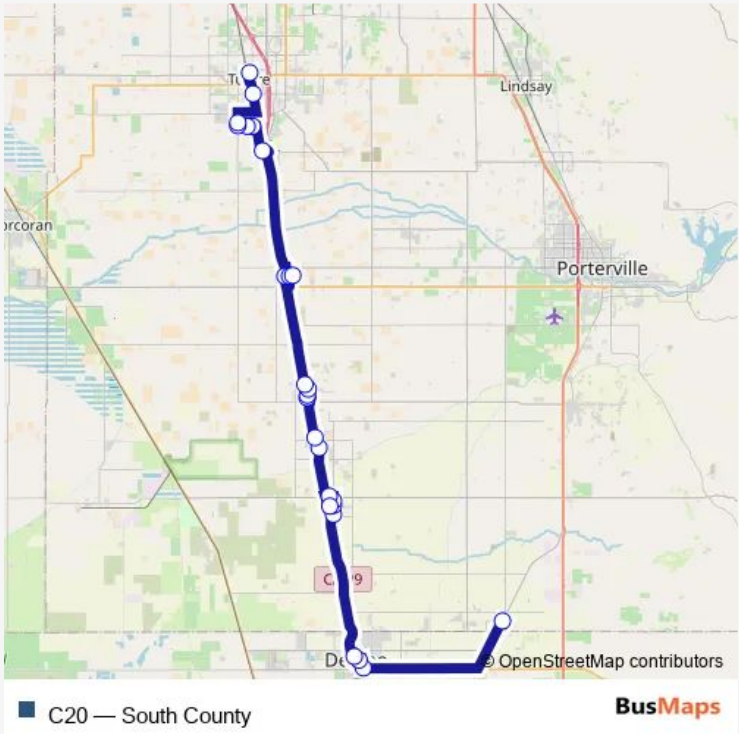

Bus C20 South County

[Go to website](#)

Direction
 Richgrove Food Center — Tulare Transit Center
 25 stops
[Open route schedule](#)

- Richgrove Food Center
- Delano Regional Medical Center
- Vallarta Market
- Delano Transit Center
- Church St & Kern Ave - Supermercado
- Church St & Washington St - Washington Plaza Apartments
- Church St & Sutter Ave
- Sierra Ave - Autozone
- United Health Center
- Rd 130b - Corea Pallet Company
- Rd 130b & Ave 76
- Main St & Bradbury Ave - Pixley Discount Center
- Pixley Medical Center
- Park St - Bobs Truck & Fire Station
- Pixley Park
- Burnett Rd & Tipton Overpass
- Spencer Ave & Evans Rd - Spdes Hall
- Spencer Ave & Smith Rd - Memorial Building
- Rankin Rd & K St - Trailer Park
- Addie Ave & Casa St
- Canal St & Addie Ave

Route schedule
 Richgrove Food Center — Tulare Transit Center

Monday	06:35-19:08
Tuesday	06:35-19:08
Wednesday	06:35-19:08
Thursday	06:35-19:08
Friday	06:35-19:08
Saturday	09:38-17:37
Sunday	09:38-17:37

Route info
 Direction: Richgrove Food Center
 Stops: 25
 Trip Duration: 1 hour 26 min

Pratt St & Addie Ave

Pratt St & Wade Ave

Tulare County Health Clinic

Tulare Transit Center

Direction

Tulare Transit Center — Richgrove Food Center

26 stops

[Open route schedule](#)

Tulare Transit Center

K St & O'Neal Ave

K St & Levin Ave

Rd 96 & Wade Ave

Wade Ave & Canal St

Casa St & Beacon Ave