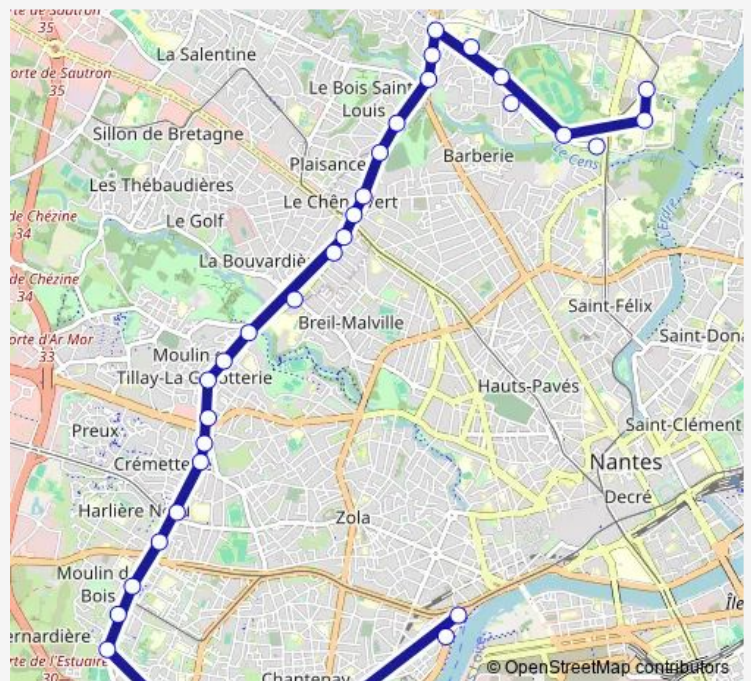

Saturday 04:58-22:30

Sunday 05:56-22:26

Route info

Direction: Gare Maritime

Stops: 37

Trip Duration: 0 hour 27 min

C20 — Ecole Centrale - Audencia - Gare Maritime

Eglantine