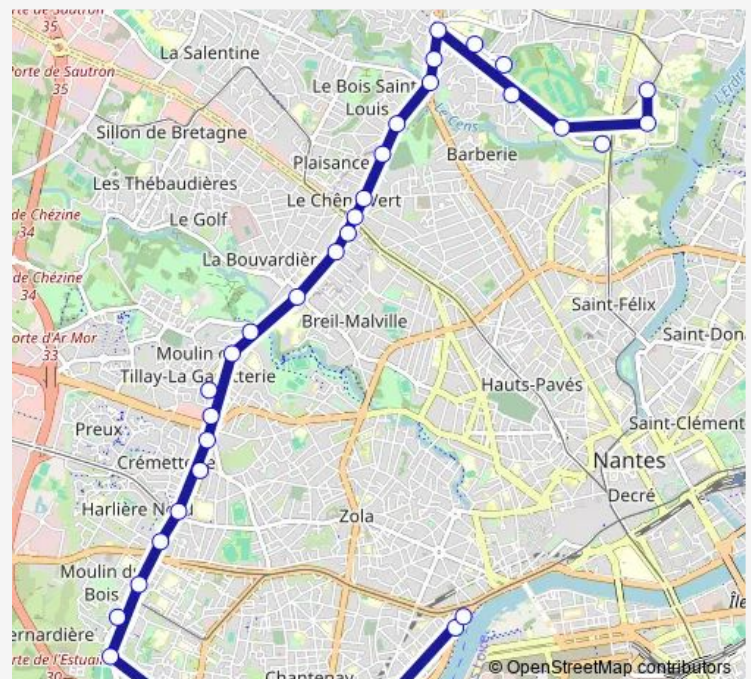

Saturday 04:58-22:30

Sunday 05:56-22:26

Route info

Direction: Gare Maritime

Stops: 37

Trip Duration: 0 hour 38 min

C20 — Ecole Centrale - Audencia - Gare Maritime

Eglantine