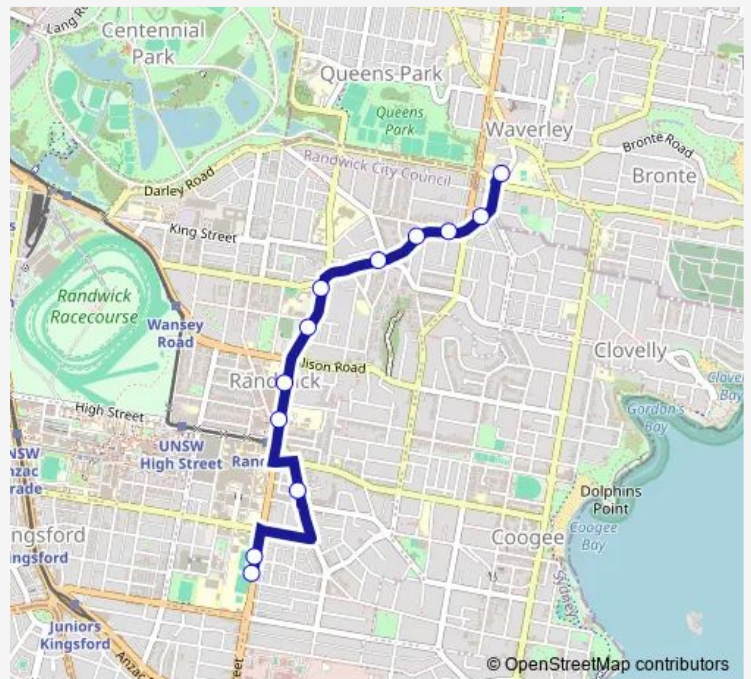

Randwick Public School, Avoca St

Frenchmans Rd At Clovelly Rd

Frenchmans Rd Opp Searle Av

Frenchmans Rd At Gilderthorpe Av

Albion St Before Hooper St

Albion St Opp St Catherine's School, Gate 1

Route schedule

Randwick Boys High School, Avoca St, Stand H — Albion St Opp St Catherine's School, Gate 1

| | |
|-----------|-------------|
| Monday | 15:22 |
| Tuesday | 14:45-15:27 |
| Wednesday | 14:45-15:27 |
| Thursday | 15:22 |
| Friday | 15:22 |
| Saturday | — |
| Sunday | — |

Route info

Direction: Randwick Boys High School, Avoca St, Stand H

Stops: 12

Trip Duration: 0 hour 15 min

645e — Randwick High Schools to Albion and Macpherson Sts

645e School Bus time schedules and route maps are available in an offline PDF at busmaps.com. Use the busmaps.com website to see live bus times, train schedule or subway schedule, and step-by-step directions for all public transit in Sydney