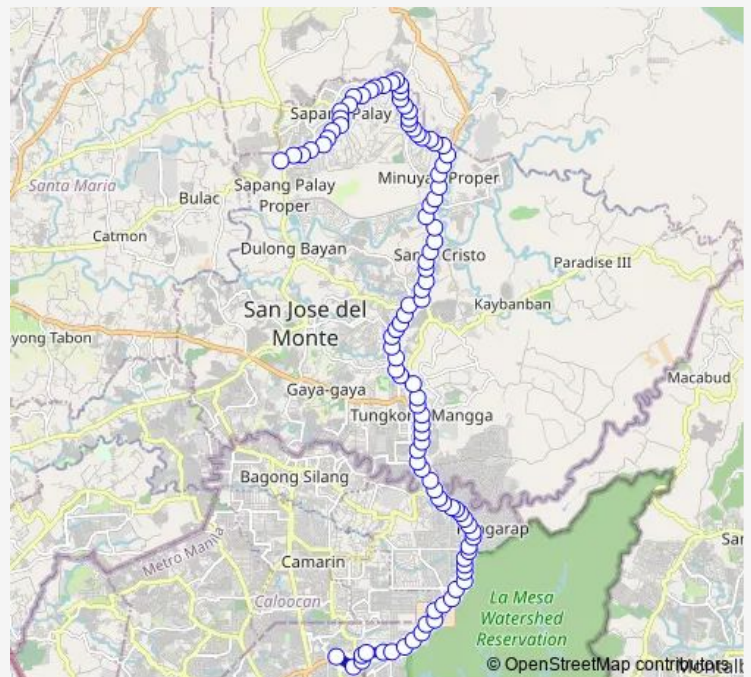

98 stops

[Open route schedule](#)

- Novastop, Quirino Highway, Caloocan City
- SM Fairview, Quezon City
- Regalado Highway / SM Fairview Intersection, Quezon City
- SM Public Transport Terminal, Regalado Highway, Quezon City
- Quirino Highway, Quezon City
- Polytechnic School, Quirino Highway, Quezon City
- Quirino Highway / St James Intersection, Calcoocan City
- Quirino Highway / La Mesa Road Intersection, Calcoocan City
- Quirino Highway, Calcoocan City
- Quirino Highway, Calcoocan City
- Quirino Highway, Calcoocan City
- Quirino Highway, Calcoocan City
- Dela Costa Avenue / Quirino Highway Intersection, Calcoocan City
- Makabud / Quirino Highway Intersection, Calcoocan City
- Kalantas / Quirino Highway Intersection, Calcoocan City
- Malanting / Quirino Highway Intersection, Calcoocan City
- Quirino Highway, Calcoocan City
- Kaymito / Quirino Highway Intersection, Calcoocan City

Route schedule

Novastop, Quirino Highway, Caloocan City — Sapang Palay - Muzon Road / Dr Eduardo V. Roquero Sr. Rd, City of San Jose del Monte, Manila

Monday	00:00
Tuesday	00:00
Wednesday	00:00
Thursday	00:00
Friday	00:00
Saturday	00:00
Sunday	00:00

Route info

Direction: Novastop, Quirino Highway, Caloocan City

Stops: 98

Trip Duration: 1 hour 52 min

Quirino Highway, Calcoocan City

San Jose / Quirino Highway Intersection, Calcoocan City

Crispulo Street / Quirino Highway Intersection, Calcoocan City

Quirino Highway, Calcoocan City

Quirino Highway, Calcoocan City

St Dominic Savio College, Quirino Highway, Calcoocan City

Quirino Highway, Calcoocan City

Quirino Highway, Calcoocan City

Quirino Highway, Calcoocan City