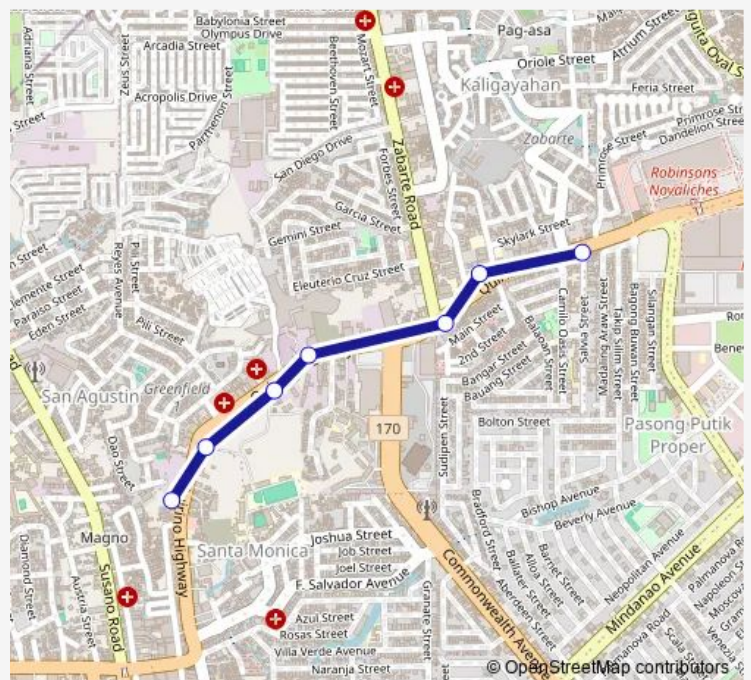

Bus Sapang Palay Jordan Plains via Quirino Highway

[Go to website](#)

Direction

Novaliches Seventh Day Adventist Church, Quirino Highway, Quezon City, Manila — Nightingale / Quirino Highway Intersection, Caloocan City

7 stops

[Open route schedule](#)

Novaliches Seventh Day Adventist Church, Quirino Highway, Quezon City, Manila

Bestlink Institute of Information Technology, 121.041724

Quirino Highway, Quezon City

St Luke's Episcopal Church, Quirino Highway, Quezon City

Zabarte Road / Quirino Highway Intersection, Caloocan City

Kingfisher / Quirino Highway Intersection, Caloocan City

Nightingale / Quirino Highway Intersection, Caloocan City

Route schedule

Novaliches Seventh Day Adventist Church, Quirino Highway, Quezon City, Manila — Nightingale / Quirino Highway Intersection, Caloocan City

Monday	00:00
Tuesday	00:00
Wednesday	00:00
Thursday	00:00
Friday	00:00
Saturday	00:00
Sunday	00:00

Route info

Direction: Novaliches Seventh Day Adventist Church, Quirino Highway, Quezon City, Manila

Stops: 7

Trip Duration: 0 hour 7 min