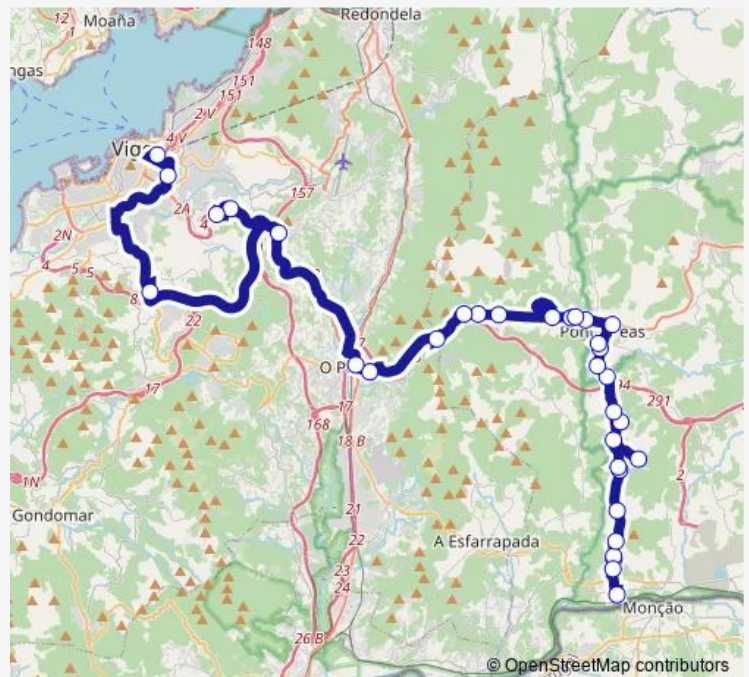

Alto De Areas

Areas Iglesia

Arnosó

Route schedule

Salvaterra — Vigo E.I.

Monday 06:30-20:25

Tuesday 06:30-20:25

Wednesday 06:30-20:25

Thursday 06:30-20:25

Friday 06:30-20:25

Saturday 06:30-20:25

Sunday 06:30-20:25

Route info

Direction: Salvaterra

Stops: 33

Trip Duration: 1 hour 20 min