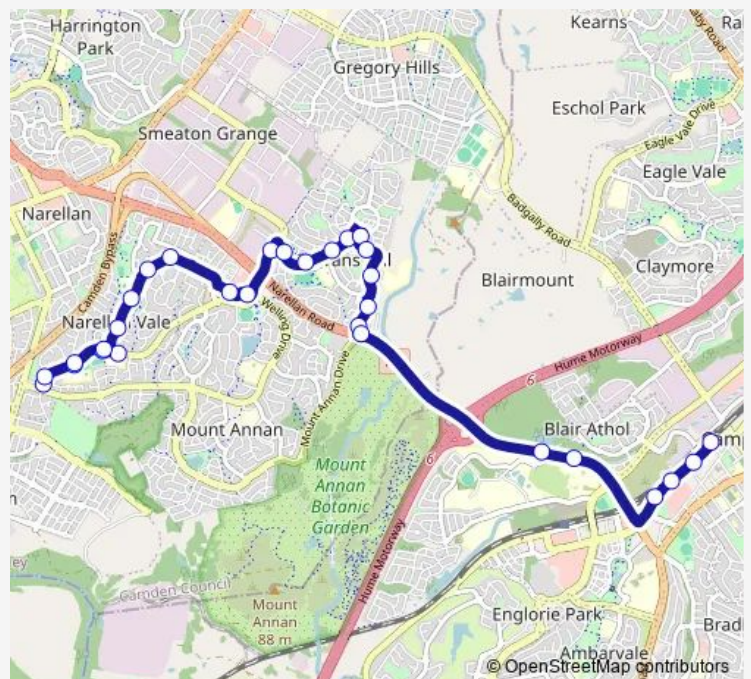

School Bus 6527 Narellan Vale PS to Tramway Dr

[Go to website](#)

Direction

Narellan Vale Public School, Waterworth Dr — Campbelltown Station, Stand A

30 stops

[Open route schedule](#)

- Narellan Vale Public School, Waterworth Dr
- Elizabeth Park, Waterworth Dr
- Elizabeth Macarthur High School, Waterworth Dr
- Waterworth Dr At Throsby Dr
- Waterworth Dr At Pearce Pl
- Waterworth Dr Opp Elizabeth Macarthur High School
- Waterworth Dr Opp Elizabeth Park
- Holdsworth Dr Opp Yate Pl
- Holdsworth Dr After Melaleuca Rd
- Holdsworth Dr At Elm Pl
- Tobruk Reserve, Holdsworth Dr
- Main St After Annanvale Cct
- Main St Opp Mount Annan District Centre
- Hartley Rd Before Currans Hill Dr
- Sedgewick Reserve, Currans Hill Dr
- Currans Hill Dr Opp Jack Nash Reseve
- Currans Hill Dr Opp Tramsway Dr
- Currans Hill Dr After William Mannix Av
- Glenfield Dr After Spring Hill Cir
- Glenfield Dr Opp Field Pl
- Glendfield Dr Opp Elizabeth Throsby Reserve

Route schedule

Narellan Vale Public School, Waterworth Dr — Campbelltown Station, Stand A

Monday	15:35
Tuesday	15:35
Wednesday	15:35
Thursday	15:35
Friday	—
Saturday	—
Sunday	—

Route info

Direction: Narellan Vale Public School, Waterworth Dr

Stops: 30

Trip Duration: 0 hour 35 min

6527 — Narellan Vale PS to Tramway Dr

Tramway Dr After Glenfield Dr

Tramway Dr Before Narellan Rd

Narellan Rd After Tramway Dr

Narellan Rd Opp William Downes Av

Narellan Rd Opp Campbelltown Tafe

The schedule is provided in the local timezone. Times with "(+1)" indicate departures on the next day.

PDF file created on 2025-01-16

2024 BusMaps.com - All Rights Reserved