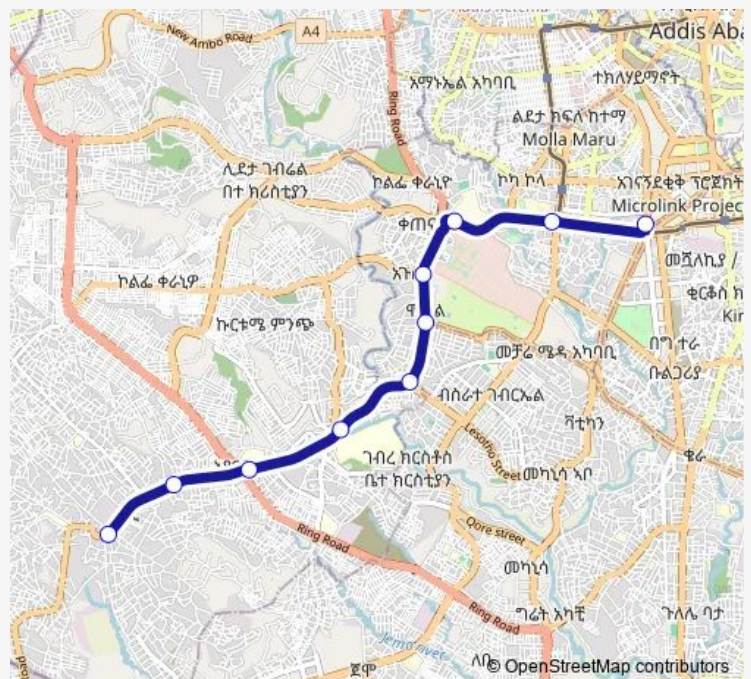

### Direction

Mexico Shebelle Hotel — Kara Kore

10 stops

[Open route schedule](#)

Mexico Shebelle Hotel

Lideta High Court

Tor Hailoch

Augusta Bridge (Tor Hailoch)

### Route schedule

Mexico Shebelle Hotel — Kara Kore

Monday	06:00
Tuesday	06:00
Wednesday	06:00
Thursday	06:00
Friday	06:00
Saturday	06:00
Sunday	06:00

### Route info

Direction: Mexico Shebelle Hotel

Stops: 10

Trip Duration: 0 hour 46 min

## Direction

Kara Kore — Mexico Shebelle Hotel

10 stops

[Open route schedule](#)

Kara Kore

Gerar

Ayer Tena

Zenebwerk