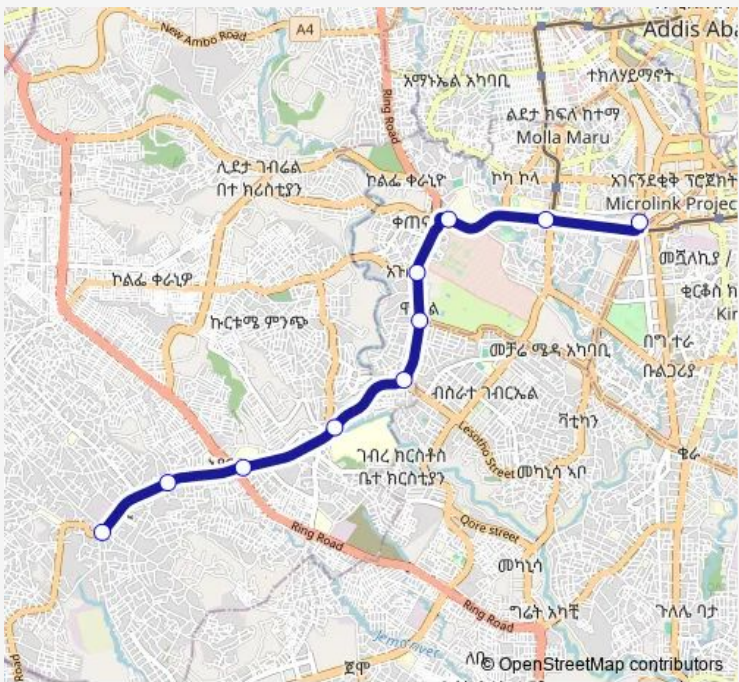

## Bus Tx Kolfa 019 Mexico Shebelle Hotel ↔ Kara Kore (Minibus)

[Go to website](#)

**Direction**  
 Mexico Shebelle Hotel — Kara Kore  
 10 stops  
[Open route schedule](#)

- Mexico Shebelle Hotel
- Lideta
- Torhayloch
- Augusta Bridge
- Old Airport
- 3 Kutir Mazoriya (Total)
- Zenebework
- Ayer Tena
- Gerar
- Kara Kore

Route schedule  
 Mexico Shebelle Hotel — Kara Kore

Monday	06:00
Tuesday	06:00
Wednesday	06:00
Thursday	06:00
Friday	06:00
Saturday	06:00
Sunday	06:00

Route info  
 Direction: Mexico Shebelle Hotel  
 Stops: 10  
 Trip Duration: 0 hour 46 min

**Direction**

Kara Kore — Mexico Shebelle Hotel

10 stops

[Open route schedule](#)

Kara Kore

Gerar

Ayer Tena

Zenebework

## Route schedule

Kara Kore — Mexico Shebelle Hotel

Monday	06:00
Tuesday	06:00
Wednesday	06:00
Thursday	06:00
Friday	06:00
Saturday	06:00
Sunday	06:00