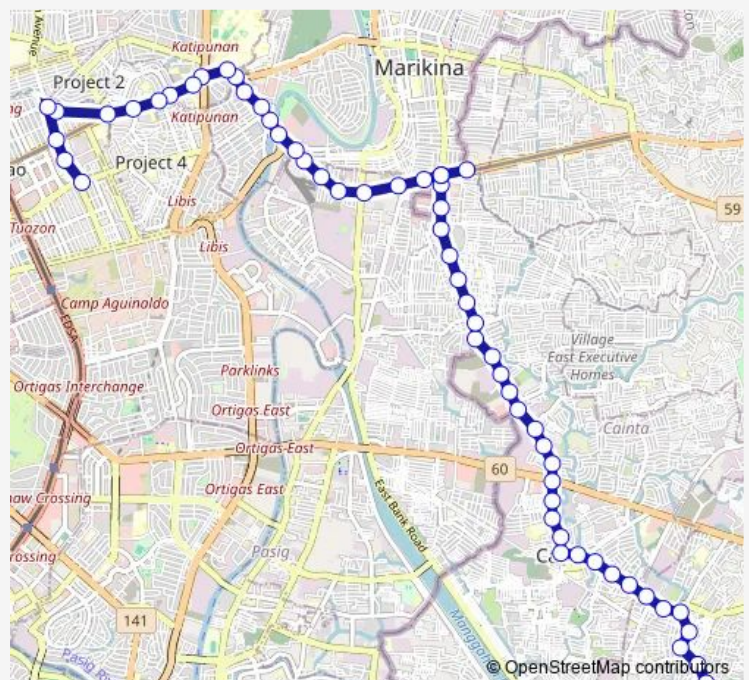

Monday 00:00

Tuesday 00:00

Wednesday 00:00

Thursday 00:00

Friday 00:00

Saturday 00:00

Sunday 00:00

Route info

Direction: Rosario Ocampo Elementary School, Rosario Ocampo Elementary School

Stops: 58

Trip Duration: 1 hour 29 min

■ Cainta Junction - Cubao via Ortigas Ave. Ext.

Felix Ave, Cainta, Manila

Felix Ave, Cainta, Manila