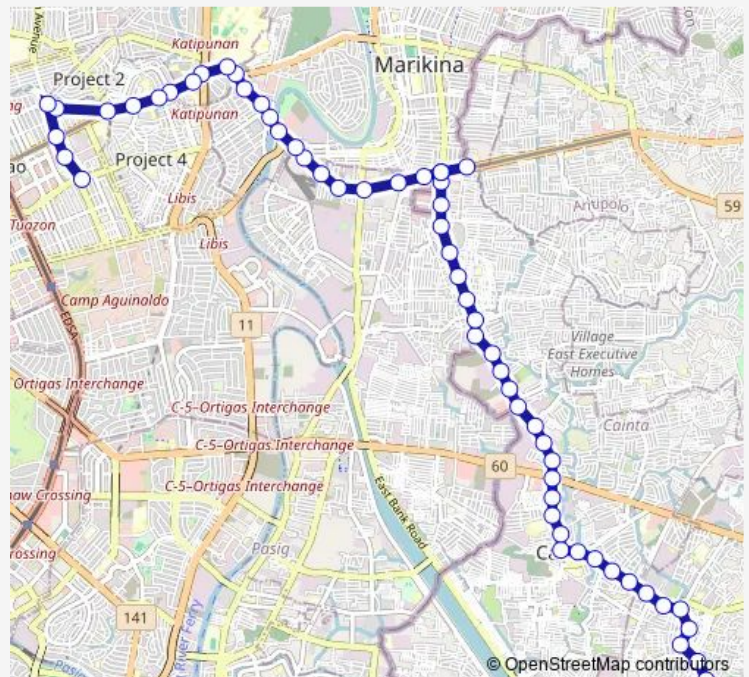

Monday 00:00

Tuesday 00:00

Wednesday 00:00

Thursday 00:00

Friday 00:00

Saturday 00:00

Sunday 00:00

Route info

Direction: Rosario Ocampo Elementary School, Rosario Ocampo Elementary School

Stops: 58

Trip Duration: 1 hour 29 min

■ Cainta Junction - Cubao via Ortigas Ave. Ext.

Felix Ave, Cainta, Manila

Felix Ave, Cainta, Manila