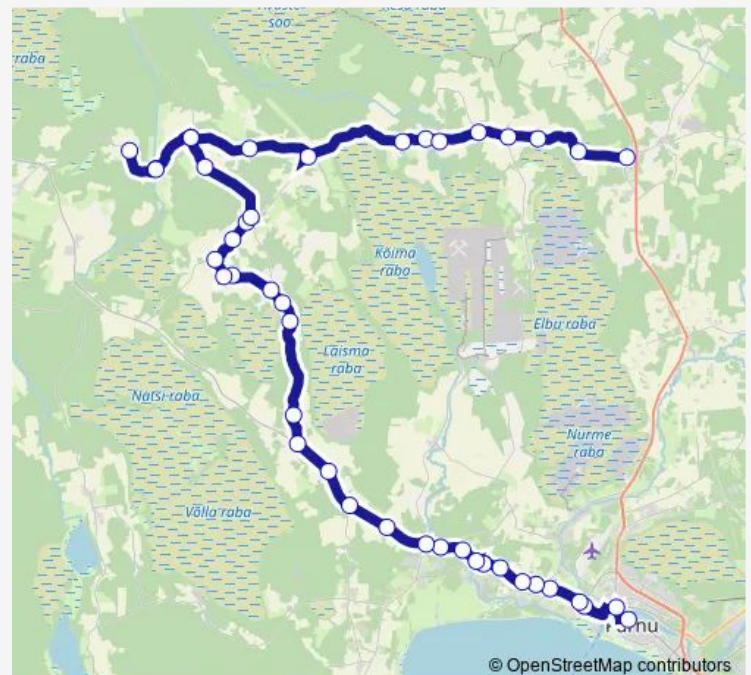

Topi

Route schedule

Pärnu bussijaam — Pärnu-Jaagupi

Monday	—
Tuesday	—
Wednesday	—
Thursday	—
Friday	—
Saturday	16:45
Sunday	16:45

Route info

Direction: Pärnu bussijaam

Stops: 43

Trip Duration: 1 hour 47 min