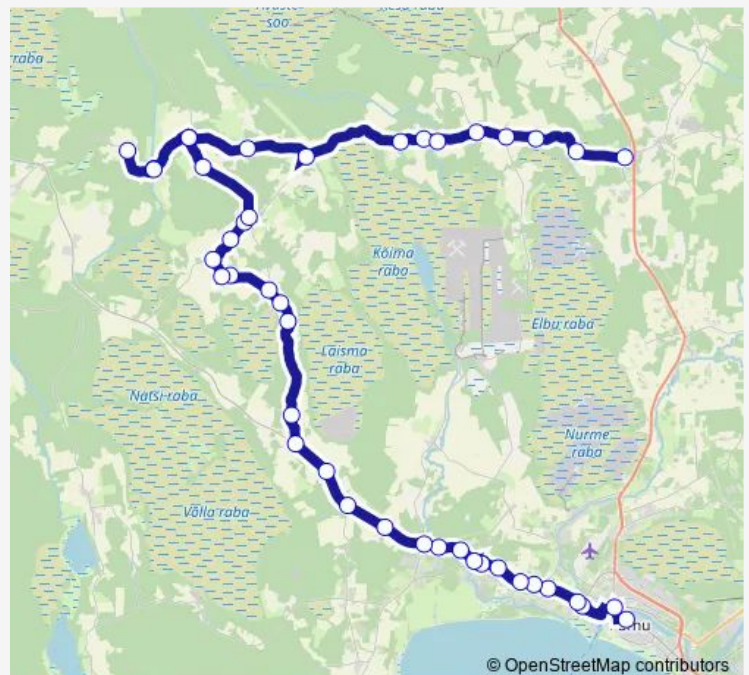

Topi

Route schedule

Pärnu bussijaam — Pärnu-Jaagupi

Monday	—
Tuesday	—
Wednesday	—
Thursday	—
Friday	—
Saturday	16:45
Sunday	16:45

Route info

Direction: Pärnu bussijaam

Stops: 43

Trip Duration: 1 hour 47 min

Saturday

07:47

Sunday

07:47

Route info

Direction: Rogenese

Stops: 51

Trip Duration: 2 hour 13 min