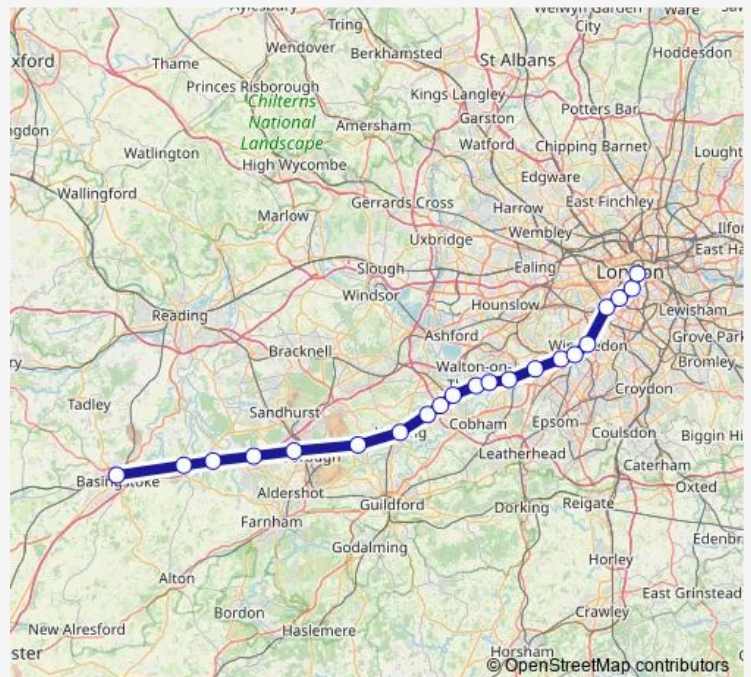

Rail Sw:Bsk->Wat SW train service from BSK to Wat

[Go to website](#)

Direction

Basingstoke — London Waterloo

21 stops

[Open route schedule](#)

Basingstoke

Hook

Winchfield

Fleet

Farnborough (Main)

Brookwood

Woking

West Byfleet

Byfleet & New Haw

Weybridge

Queenstown Road (Battersea)

Vauxhall

London Waterloo

Route schedule

Basingstoke — London Waterloo

Monday 04:54-23:13

Tuesday 04:54-23:13

Wednesday 04:54-23:13

Thursday 04:54-23:13

Friday 04:54-23:13

Saturday 04:54-22:54

Sunday 07:16-22:50

Route info

Direction: Basingstoke

Stops: 21

Trip Duration: 1 hour 42 min