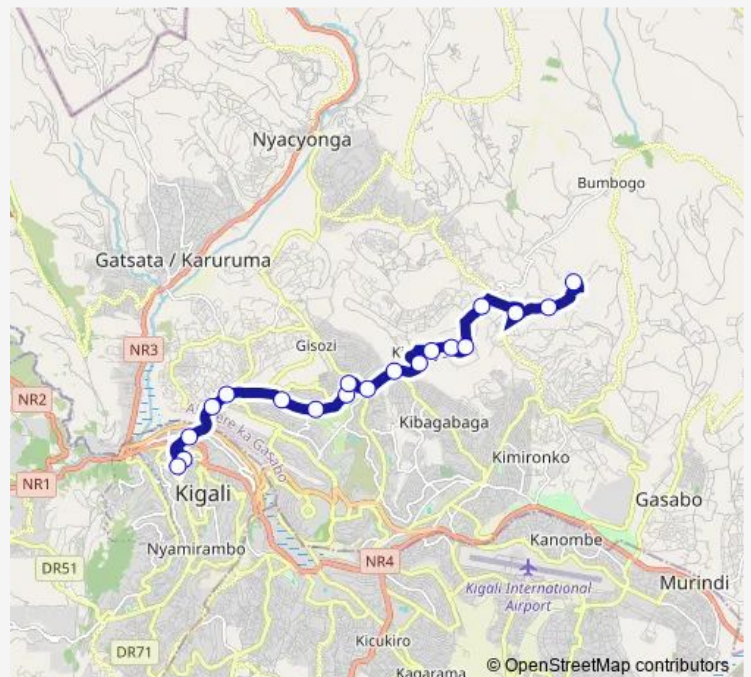

### Route schedule

Down Town — Unknown

Monday 16:58

Tuesday 16:58

Wednesday 16:58

Thursday 16:58

Friday 16:58

Saturday —

### Route info

Direction: Down Town

Stops: 16

Trip Duration: 0 hour 47 min

■ 308 — Rftc - Zone III and Iv\_308

**Direction**

Unknown Start Stop — Downtown

19 stops