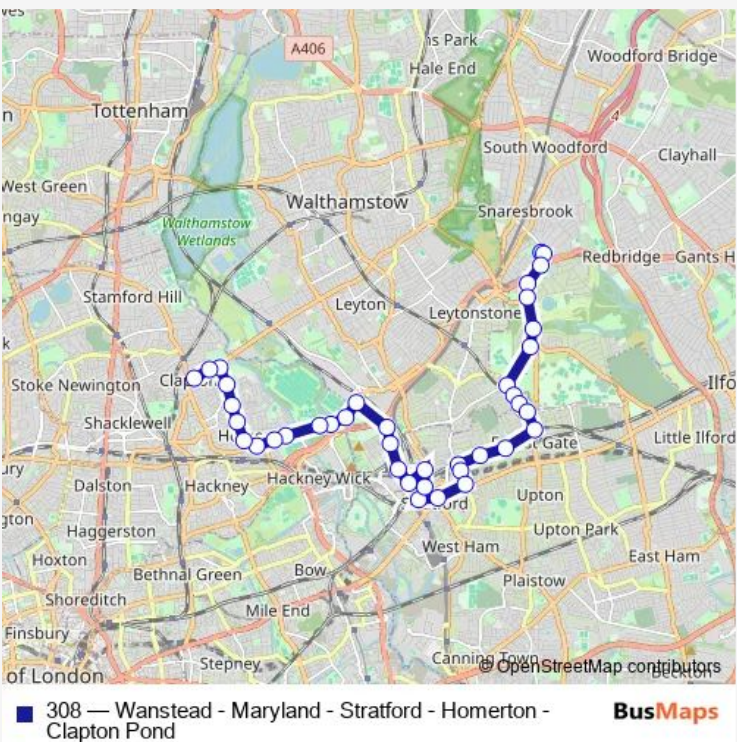

## Bus 308 Wanstead - Maryland - Stratford - Homerton - Clapton Pond

[Go to website](#)

**Direction**  
 Lea Bridge Road / Upper Clapton Road — Woodbine Place  
 38 stops  
[Open route schedule](#)

- Lea Bridge Road / Upper Clapton Road
- Millfields Park
- Millfields Road Lea Bridge
- Chatsworth Estate
- Brooksby's Walk
- Homerton Hospital
- Glyn Road
- Adley Street
- Kingsmead Estate
- Hackney Marshes Playing Fields
- Hackney Marshes
- Ruckholt Road Bridge
- Lea Valley Interchange Bus Garage
- Velopark
- Chobham Academy
- Stratford International Station
- Stratford City Bus Station
- Windmill Lane
- Stratford Library
- Litchfield Avenue
- Water Lane / University Of East London

Route info  
 Direction: Lea Bridge Road / Upper Clapton Road  
 Stops: 38  
 Trip Duration: 0 hour 57 min

UEL Stratford Campus

Louise Road

Thorogood Gardens

Mcgrath Road

Magpie Close

St James' School

Forest Gate Station

## Route schedule

Woodbine Place — Lea Bridge Roundabout

Monday 04:50-23:32

---

Tuesday 04:50-23:32

---

Wednesday 04:50-23:32

---

## Route info

Direction: Woodbine Place

Stops: 39

Trip Duration: 1 hour 11 min

Spitalfields Market

Ruckholt Road Bridge

Hackney Marshes

Hackney Marshes Playing Fields