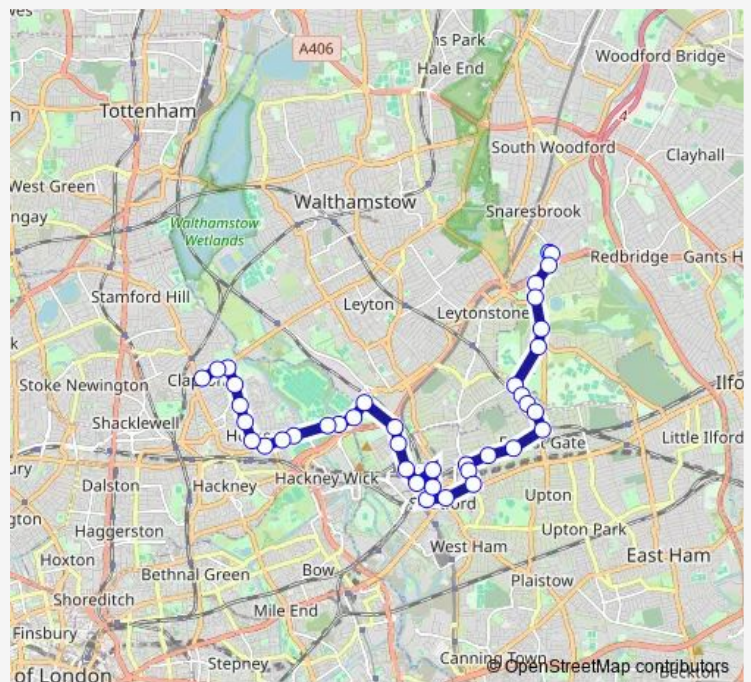

Windmill Lane

Stratford Library

Litchfield Avenue

Water Lane / University Of East London

Route schedule

Lea Bridge Road / Upper Clapton Road — Woodbine Place

Monday 05:20-23:20

Tuesday 05:20-23:20

Wednesday 05:20-23:20

Thursday 05:20-23:20

Friday 05:20-23:20

Saturday 05:20-23:20

Sunday 06:10-23:20

Route info

Direction: Lea Bridge Road / Upper Clapton Road

Stops: 38

Trip Duration: 1 hour 2 min

308 — Wanstead - Maryland - Stratford - Homerton - Clapton Pond

UEL Stratford Campus

Louise Road

Thorogood Gardens

Mcgrath Road

Magpie Close

St James' School

Sunday 06:20-23:32

Route info

Direction: Woodbine Place

Stops: 39

Trip Duration: 0 hour 46 min

Spitalfields Market

Ruckholt Road Bridge

Hackney Marshes