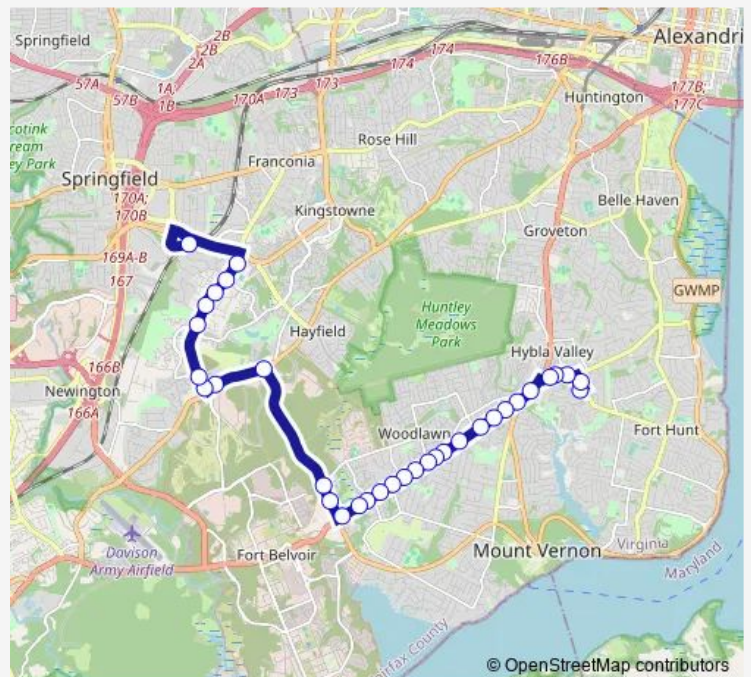

Bus 308 Franconia - Mt. Vernon Hosp.

[Go to website](#)

**Direction**

Inova Mt Vernon Hospital — Franconia-Springfield Metro

33 stops

[Open route schedule](#)

- Inova Mt Vernon Hospital
- Parkers La and Sherwood Hall La
- Sherwood Hall Ln and Mount Woodley Pl
- Sherwood Hall Ln and Fordson Rd
- Sherwood Hall Ln and Richmond Hw
- Richmond Hwy and Ladson Ln
- Richmond Hwy and 8100 Richmond H
- Richmond Hwy and Janna Lee Ave
- Richmond Hwy and Roxbury Dr
- Richmond Hwy and Russell Rd
- Richmond Hwy and Mohawk Ln
- Richmond Hy and Brevar Rd
- Richmond Hwy and Graves St
- Richmond Hwy and Frye Rd
- Richmond Hwy and Sky View Dr
- Richmond Hwy and Highland Ln
- Richmond Hwy and Lukens Ln
- Richmond Hwy and Woodlawn Ct
- Richmond Hwy and Sacramento Dr
- Richmond Hy and Sacramento
- Richmond Hwy and Old Mill Rd

Route schedule

Inova Mt Vernon Hospital — Franconia-Springfield Metro

Monday	05:45-21:45
Tuesday	05:45-21:45
Wednesday	05:45-21:45
Thursday	05:45-21:45
Friday	05:45-21:45
Saturday	07:00-19:45
Sunday	—

Route info

Direction: Inova Mt Vernon Hospital

Stops: 33

Trip Duration: 0 hour 35 min

308 — Franconia - Mt. Vernon Hosp.

Jeff Todd Way and Mill Towns Ct

Jeff Todd Way and Pole R

Telegraph Rd and Jeff Todd Way Wb

Telegraph Rd and Hilltop Village Center

**Direction**

Franconia-Springfield Metro — Inova Mt Vernon Hospital

32 stops

[Open route schedule](#)

Franconia-Springfield Metro

Beulah St and Springfield Pkwy

Beulah St and Steinway St

Beulah St and Miller Dr