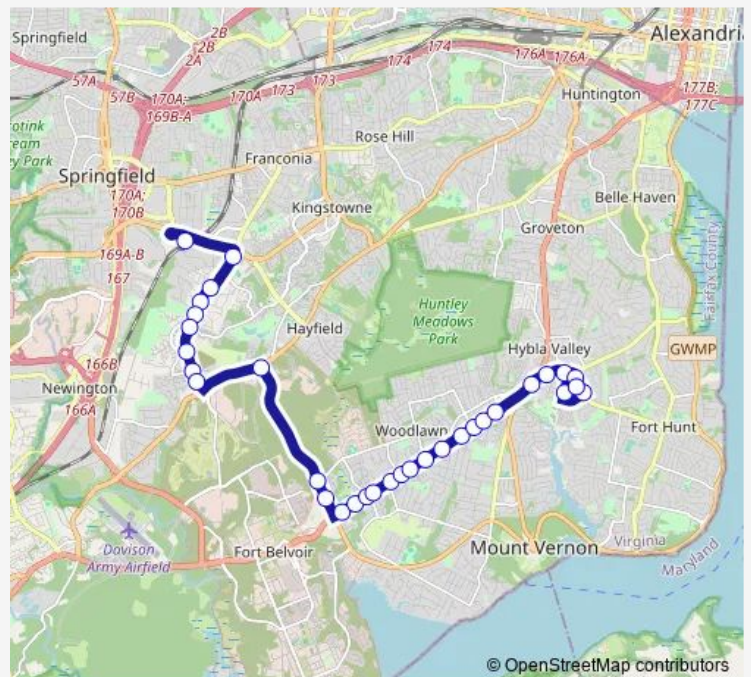

Bus 308 Franconia - Mt. Vernon Hosp.

[Go to website](#)

Direction

Inova Mt Vernon Hospital — Franconia-Springfield Metro

33 stops

[Open route schedule](#)

- Inova Mt Vernon Hospital
- Parkers La and Sherwood Hall La
- Sherwood Hall Ln and Mount Woodley Pl
- Sherwood Hall Ln and Fordson Rd
- Sherwood Hall Ln and Richmond Hw
- Richmond Hwy and Ladson Ln
- Richmond Hwy and 8100 Richmond H
- Richmond Hwy and Janna Lee Ave
- Richmond Hwy and Roxbury Dr
- Richmond Hwy and Russell Rd
- Richmond Hwy and Mohawk Ln
- Richmond Hy and Brevar Rd
- Richmond Hwy and Graves St
- Richmond Hwy and Frye Rd
- Richmond Hwy and Sky View Dr
- Richmond Hwy and Highland Ln
- Richmond Hwy and Lukens Ln
- Richmond Hwy and Woodlawn Ct
- Richmond Hwy and Sacramento Dr
- Richmond Hy and Sacramento
- Richmond Hwy and Old Mill Rd

Route schedule

Inova Mt Vernon Hospital — Franconia-Springfield Metro

Monday	05:45-21:45
Tuesday	05:45-21:45
Wednesday	05:45-21:45
Thursday	05:45-21:45
Friday	05:45-21:45
Saturday	07:00-19:45
Sunday	—

Route info

Direction: Inova Mt Vernon Hospital

Stops: 33

Trip Duration: 0 hour 35 min

308 — Franconia - Mt. Vernon Hosp.

Jeff Todd Way and Mill Towns Ct

Jeff Todd Way and Pole R

Telegraph Rd and Jeff Todd Way Wb

Telegraph Rd and Hilltop Village Center