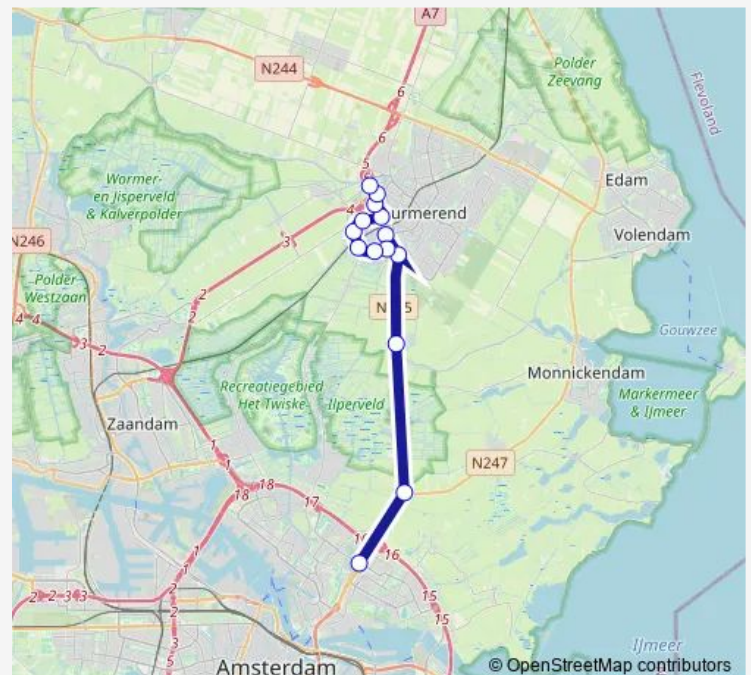

Purmerend, Vuurtorengracht

Purmerend, Neckerstraat

### Route schedule

Amsterdam, Station Noord — Purmerend, Neckerstraat

Monday 05:19-01:04<sup>+1</sup>

Tuesday 05:19-01:04<sup>+1</sup>

Wednesday 05:19-01:04<sup>+1</sup>

Thursday 05:19-01:04<sup>+1</sup>

Friday 05:19-01:04<sup>+1</sup>

### Route info

Direction: Amsterdam, Station Noord

Stops: 14

Trip Duration: 0 hour 24 min

■ 308 — Amsterdam Noord - Purmerend Weidevenne

## Direction

Purmerend, Neckerstraat — Amsterdam, Station Noord

15 stops

[Open route schedule](#)

Purmerend, Neckerstraat

Purmerend, Vuurtorengracht

Purmerend, Vallettastraat

Purmerend, Retiropark