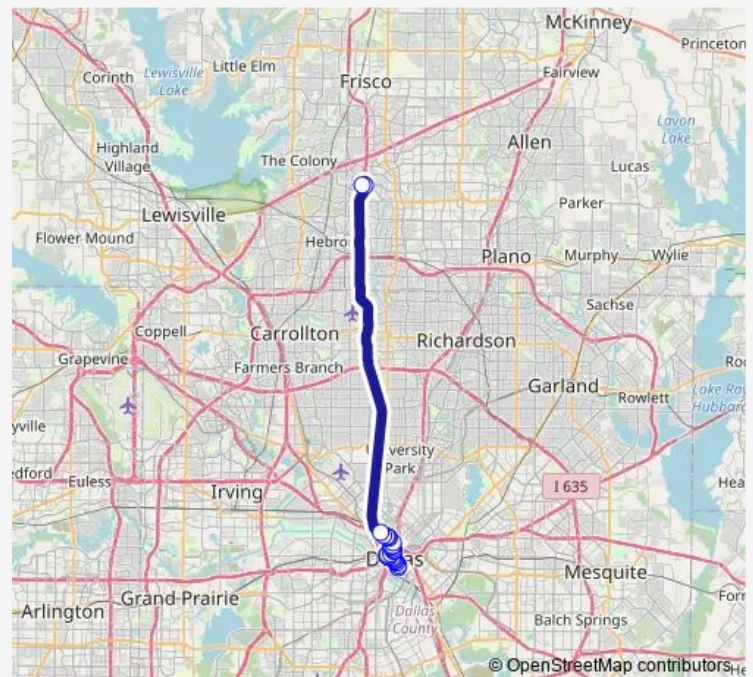

Pearl @ Ross - N - Fs

Pearl @ Thomas - N - Mb

Pearl @ Mckinney - N - Ns

Route schedule

Cedars Station — Northwest Plano Park & Ride

Monday 05:06-19:20

Tuesday 05:06-19:20

Wednesday 05:06-19:20

Thursday 05:06-19:20

Friday 05:06-19:20

Saturday —

Sunday —

Route info

Direction: Cedars Station

Stops: 26

Trip Duration: 1 hour 4 min

308 — Northwest Plano Express

Pearl @ Cedar Springs - W - Ns

Mckinnon @ Hunt - N - Mb

Mckinnon @ Wolf - N - Fs

Dallas N Tollway @ Democracy - N - Ns

Northwest Plano Park & Ride

Direction

Northwest Plano Park & Ride — Cedars Station

Thursday 05:30-19:00

Friday 05:30-19:00

Saturday —

Sunday —

Route info

Direction: Northwest Plano Park & Ride

Stops: 25

Trip Duration: 0 hour 48 min