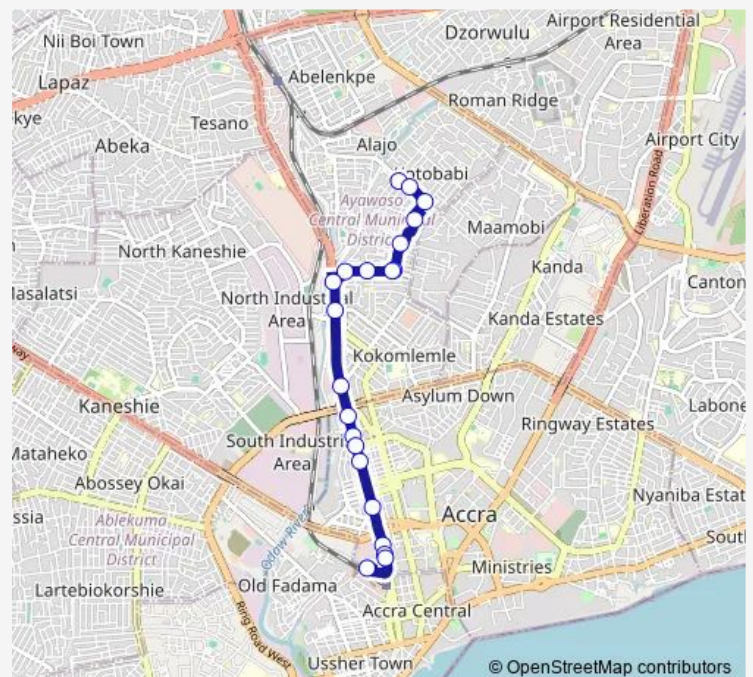

Thursday 06:00

Friday 06:00

Saturday 06:00

Sunday 06:00

Route info

Direction: Kotobabi Down

Stops: 21

Trip Duration: 1 hour 1 min

308 — Kotobabi Down ↔ Accra Cmb

Direction

Accra Cmb — Kotobabi Down

23 stops

[Open route schedule](#)

Accra Cmb

Kingsway

Starlite

Champion

Adabraka Market

Mr. Biggs

Circle

Circle Post Office

Circle Asoredanho

Caprice

Olympic junction

Wednesday 06:00

Thursday 06:00

Friday 06:00

Saturday 06:00

Sunday 06:00

Route info

Direction: Accra Cmb

Stops: 23