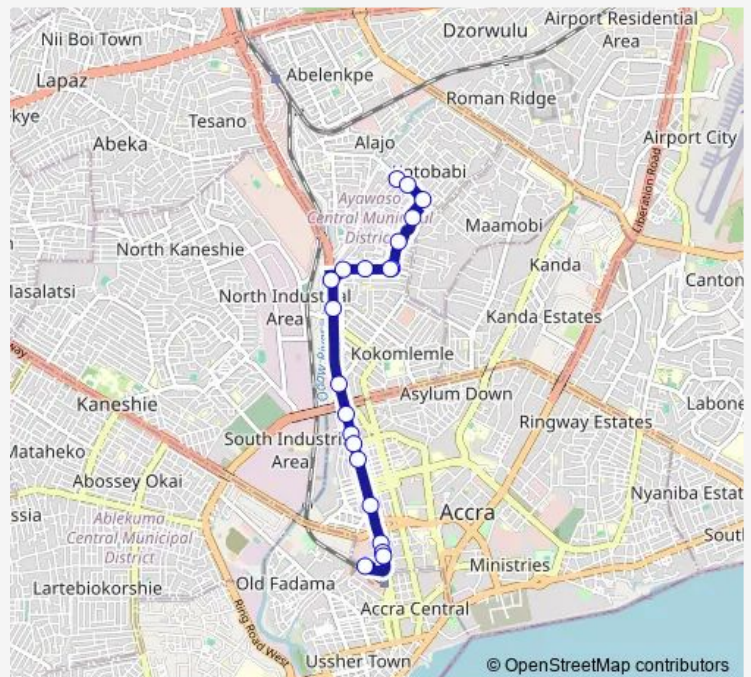

### Route schedule

Kotobabi Down — Accra Cmb

Monday 06:00

Tuesday 06:00

Wednesday 06:00

Thursday 06:00

Friday 06:00

Saturday 06:00

### Route info

Direction: Kotobabi Down

Stops: 21

Trip Duration: 1 hour 1 min

308 — Kotobabi Down ↔ Accra Cmb