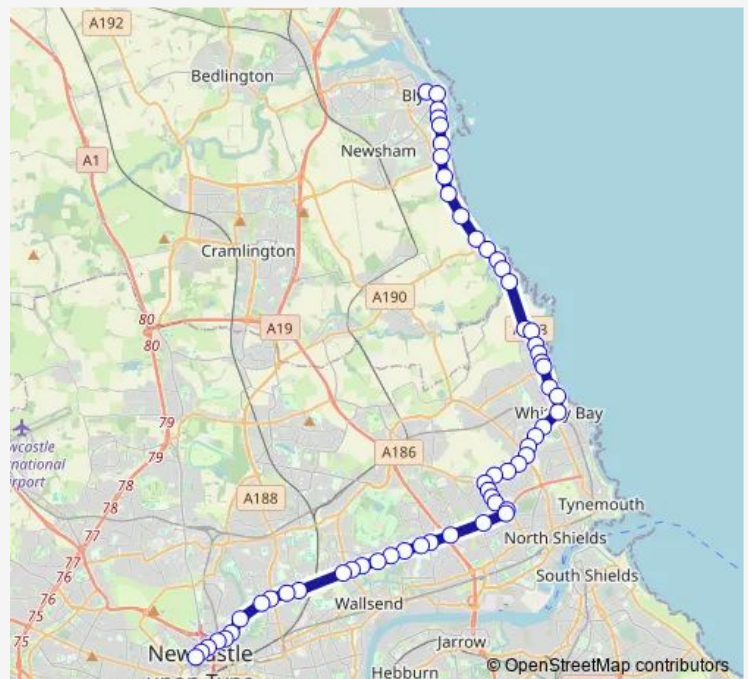

The Links-Briar Dene

The Links-Kingston Drive

The Links-St Marys Avenue

Route schedule

Bus station — Haymarket Bus Station

Monday 05:08-23:18

Tuesday 05:08-23:18

Wednesday 05:08-23:18

Thursday 05:08-23:18

Friday 05:08-23:18

Saturday 05:38-23:18

Sunday 06:08-23:18

Route info

Direction: Bus station

Stops: 58

Trip Duration: 1 hour 16 min

308 — Blyth - Newcastle

The Links - Eastbourne Gardens

Whitley Bay Park Avenue

Whitley Road - Park Avenue

Hillheads Road-Railway Inn

Whitley Bay Ice Rink

Shields Road

Rake Lane-Foxhunters

Rake Lane-Cedar Court

North Tyneside Hospital

Rake Lane-Falmouth Road

Billy Mill Lane-Barnstable Road

Billy Mill Lane-Tiverton Avenue

Billy Mill Lane-Cragside Avenue

Lynn Road

Lynn Road - Heaton Terrace