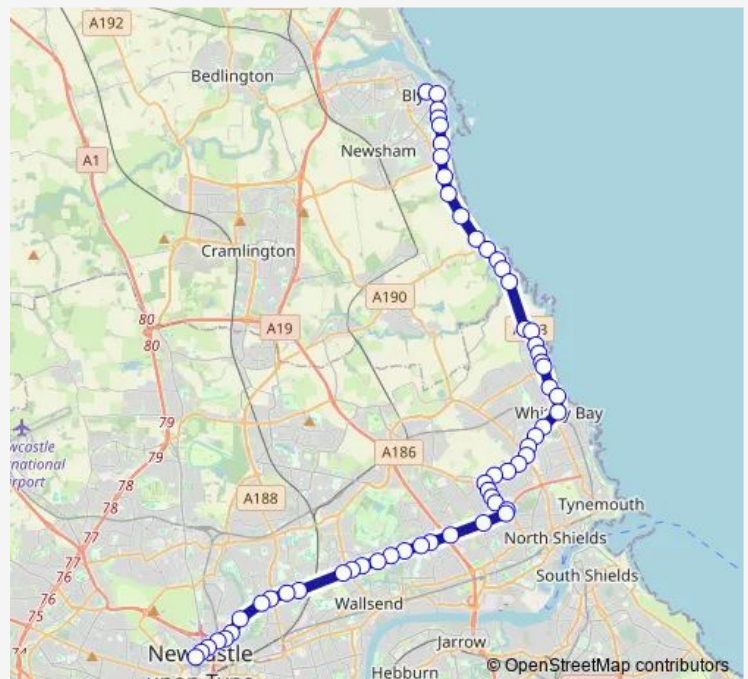

The Links-Briar Dene

The Links-Kingston Drive

The Links-St Marys Avenue

Route schedule

Bus station — Haymarket Bus Station

Monday 05:08-23:18

Tuesday 05:08-23:18

Wednesday 05:08-23:18

Thursday 05:08-23:18

Friday 05:08-23:18

Saturday 05:38-23:18

Sunday 06:08-23:18

Route info

Direction: Bus station

Stops: 58

Trip Duration: 1 hour 14 min

308 — Blyth - Newcastle

The Links - Eastbourne Gardens

Whitley Bay Park Avenue

Whitley Road - Park Avenue

Hillheads Road-Railway Inn

Whitley Bay Ice Rink

Shields Road

Rake Lane-Foxhunters

Rake Lane-Cedar Court

North Tyneside Hospital

Rake Lane-Falmouth Road

Billy Mill Lane-Barnstable Road

Billy Mill Lane-Tiverton Avenue

Billy Mill Lane-Cragside Avenue

Lynn Road

Lynn Road - Heaton Terrace