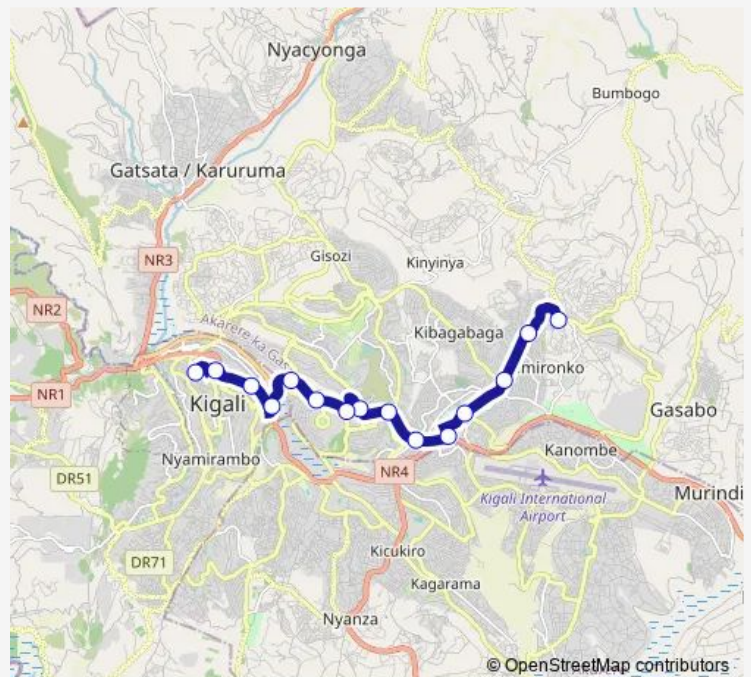

Monday 07:46

Tuesday 07:46

Wednesday 07:46

Thursday 07:46

Friday 07:46

Saturday —

Sunday —

Route info

Direction: down town tax park

Stops: 16

Trip Duration: 0 hour 41 min

■ 308 — Rftc - Zone III and IV - 308

Direction

kwanahinzira — Dawn town

15 stops

[Open route schedule](#)

Route info

Direction: zindiro tax park

Stops: 15

Trip Duration: 0 hour 35 min

Direction

Dawn tawn — kwanayinzira

14 stops

[Open route schedule](#)

Monday	18:29
Tuesday	18:29
Wednesday	18:29
Thursday	18:29
Friday	18:29
Saturday	—
Sunday	—

Route info

Direction: Dawn tawn

Stops: 14

Trip Duration: 0 hour 42 min

308 Bus time schedules and route maps are available in an offline PDF at busmaps.com. Use the busmaps.com website to see live bus times, train schedule or subway schedule, and step-by-step directions for all public transit in Kigali