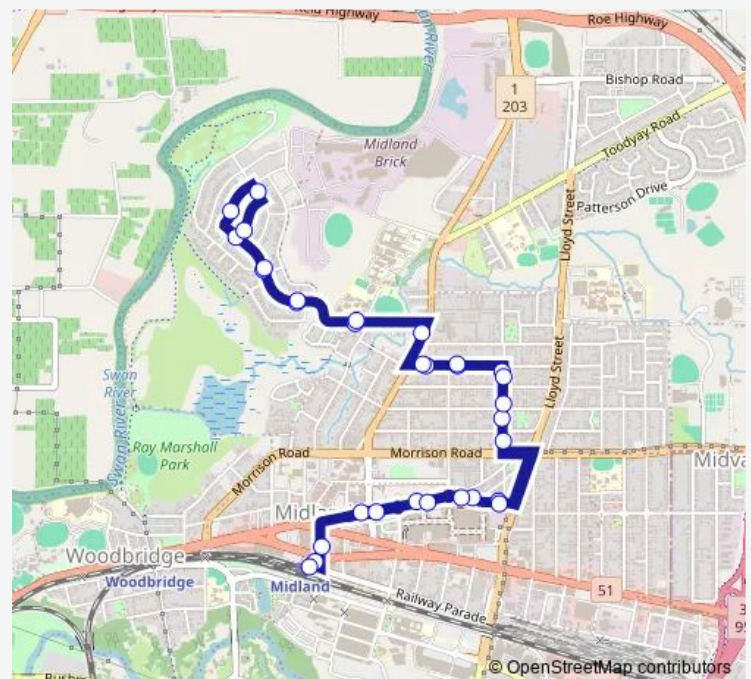

Ashby Tce After Avon Cr

Ashby Tce After Kent St

Ashby Tce After Sefton Av

Harford Av After Ashby Tce

Stewartby Cr After Harford Av

Sefton Av After Stewartby Cr

Ashby Tce Before Kent St

Ashby Tce Before Avon Cr

Muriel St La Salle College S6

Margaret St After Great Northern Hwy

Route schedule

Midland Stn Stand 9 — Midland Stn Stand 1

Monday 05:47-18:16

Tuesday 05:47-18:16

Wednesday 05:47-18:16

Thursday 05:47-18:16

Friday 05:47-18:16

Saturday —

Sunday —

Route info

Direction: Midland Stn Stand 9

Stops: 31

Trip Duration: 0 hour 22 min

Margaret St After Sayer St

Helena St Before Victoria St

Midland Stn Stand 1

308 Bus time schedules and route maps are available in an offline PDF at busmaps.com. Use the busmaps.com website to see live bus times, train schedule or subway schedule, and step-by-step directions for all public transit in Perth