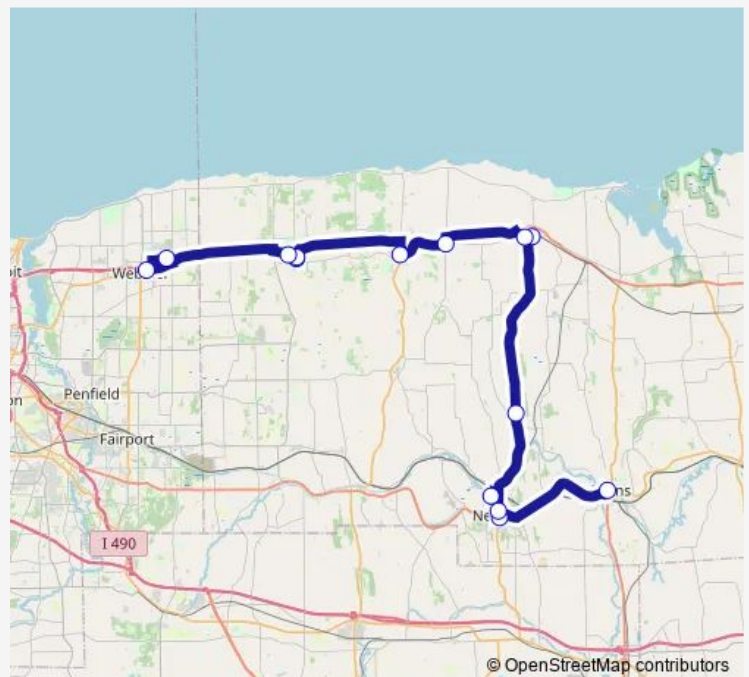

Reliant Credit Union

Newark Wayne Hospital

Route 88 & Fairville Station Rd

US Post Office Sodus

Market Place

US Post Office East Williamson

Candy Kitchen Williamson

Cam's Pizza

Wednesday 05:15

Thursday 05:15

Friday 05:15

Saturday —

Sunday —

Route info

Direction: Village Park & Pearl St

Stops: 14

Trip Duration: 1 hour 40 min

© OpenStreetMap contributors

■ 308 — Newark-Webster

BusMaps

Direction

Ridge Rd & Baker St — Walmart Newark

15 stops

[Open route schedule](#)

US Post Office Sodus

Route 88 & Fairville Station Rd

Newark Wayne Hospital

Reliant Credit Union

Park Presbyterian Church

Flcc Newark

Walmart Newark

Route schedule