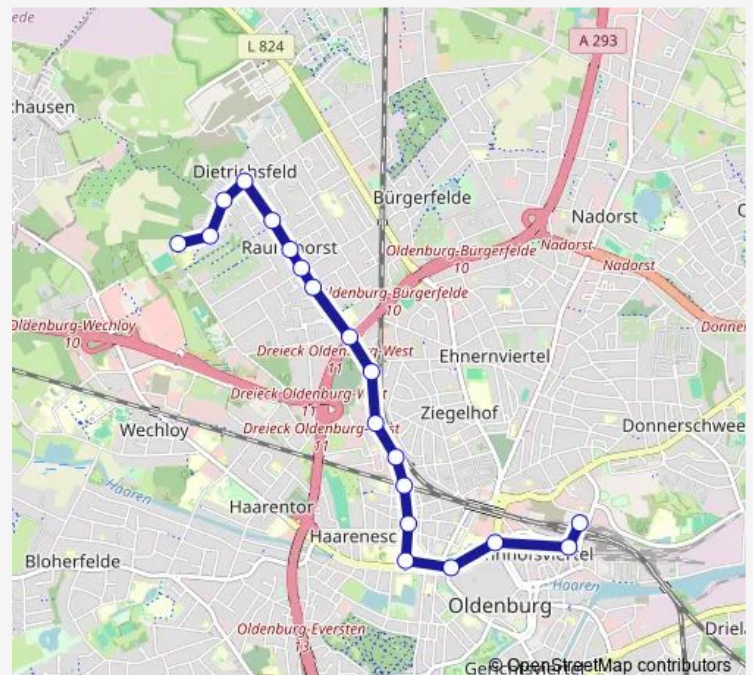

Oldenburg(Oldb) Blumenstraße

Oldenburg(Oldb) Marienstraße

Oldenburg(Oldb) Julius-Mosen-Platz

Oldenburg(Oldb) Lappan

Oldenburg(Oldb) Hbf Süd

Oldenburg(Oldb) Zob

### Route schedule

Oldenburg(Oldb) BBS Wechloy — Oldenburg(Oldb) Zob

Monday 07:08-18:38

Tuesday 07:08-18:38

Wednesday 07:08-18:38

Thursday 07:08-18:38

Friday 07:08-18:38

Saturday 10:08-18:38

### Route info

Direction: Oldenburg(Oldb) BBS Wechloy

Stops: 17

Trip Duration: 0 hour 17 min

**Direction**

Oldenburg(Oldb) BBS Wechloy — Oldenburg(Oldb) Zob

19 stops

[Open route schedule](#)

## Route info

Direction: Oldenburg(Oldb) Zob

Stops: 19

Trip Duration: 0 hour 17 min

**Direction**

Oldenburg(Oldb) Zob — Oldenburg(Oldb) BBS Wechloy

17 stops

[Open route schedule](#)