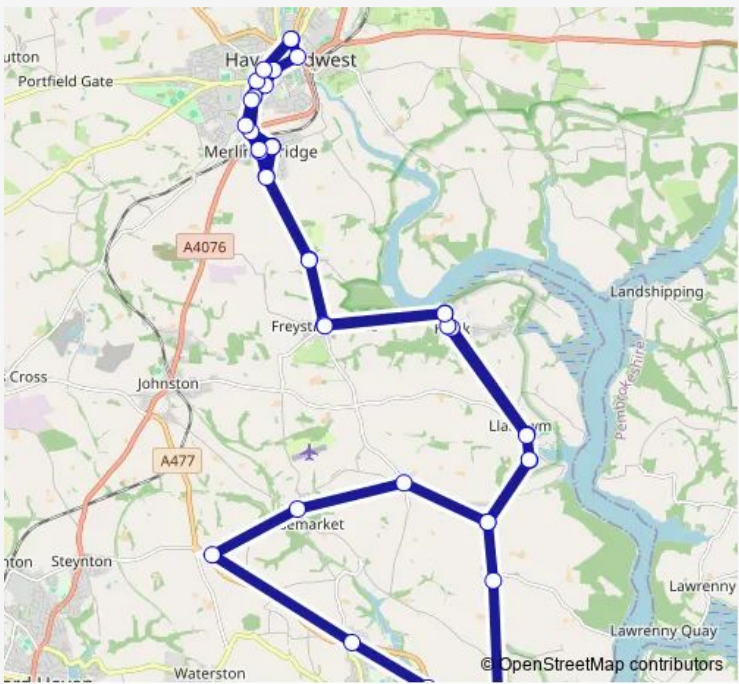

## Bus 308 Haverfordwest Bus Station - Haverfordwest Bus Station via Llangwm, Burton

[Go to website](#)

**Direction**  
 Bus Station — Bus Station  
 41 stops  
[Open route schedule](#)

- Bus Station
- Picton Place
- Haverfordwest Library
- Dew Street
- Horsefair
- Merlin's Bridge Post Office
- Sycamore Flats
- Sycamore Flats
- Merlin's Bridge Pembroke Road SE
- Haverfordwest Rugby Club
- Lower Freystrop
- Freystrop Cross
- Mount Zion
- School Turn
- The Green
- River View
- Hill Mountain
- Houghton Village
- Stable Inn
- Post Office
- Barnlake

Route schedule  
 Bus Station — Bus Station

Monday	07:45-16:10
Tuesday	07:45-16:10
Wednesday	07:45-16:10
Thursday	07:45-16:10
Friday	07:45-16:10
Saturday	—
Sunday	—

Route info  
 Direction: Bus Station  
 Stops: 41  
 Trip Duration: 1 hour 20 min

308 — Haverfordwest Bus Station - Haverfordwest Bus Station via Llangwm, Burton **BusMaps**

Honeyborough Roundabout

St Mary`s Park

Middle Street

Sardis Cross

Hill Mountain

River View

The Green

Glen Hotel

Horsefair

Barn Street

Barn Street

Bus Station

308 Bus time schedules and route maps are available in an offline PDF at [busmaps.com](https://busmaps.com). Use the [busmaps.com](https://busmaps.com) website to see live bus times, train schedule or subway schedule, and step-by-step directions for all public transit in Haverfordwest