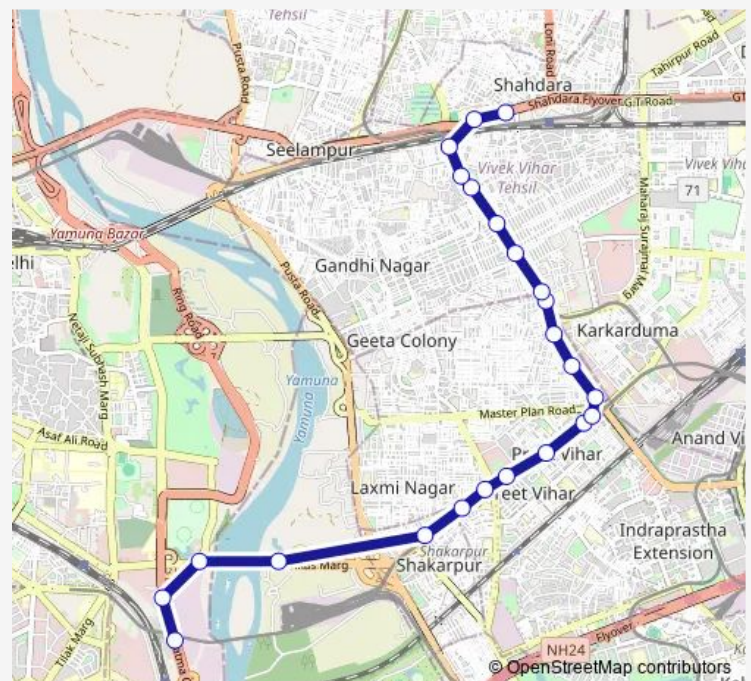

### Route schedule

Indraprastha Depot — Shahdara Terminal

Monday 05:10-07:42

Tuesday 05:10-07:42

Wednesday 05:10-07:42

Thursday 05:10-07:42

Friday 05:10-07:42

Saturday 05:10-07:42

Sunday 05:10-07:42

### Route info

Direction: Indraprastha Depot

Stops: 23

Trip Duration: 0 hour 41 min

■ 317stlup

Shahdara (Shyam Lal College)

Shahdara Terminal

317stlup Bus time schedules and route maps are available in an offline PDF at [busmaps.com](https://busmaps.com). Use the [busmaps.com](https://busmaps.com) website to see live bus times, train schedule or subway schedule, and step-by-step directions for all public transit in New Delhi