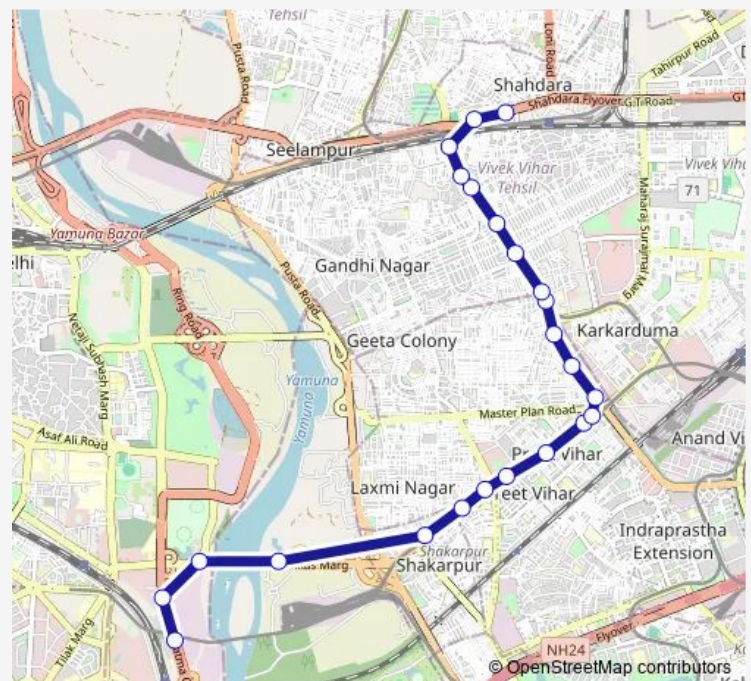

### Route schedule

Indraprastha Depot — Shahdara Terminal

Monday 05:10-07:42

Tuesday 05:10-07:42

Wednesday 05:10-07:42

Thursday 05:10-07:42

Friday 05:10-07:42

Saturday 05:10-07:42

Sunday 05:10-07:42

### Route info

Direction: Indraprastha Depot

Stops: 23

Trip Duration: 0 hour 41 min

■ 317stlup

Shahdara (Shyam Lal College)

Shahdara Terminal

317stlup Bus time schedules and route maps are available in an offline PDF at [busmaps.com](https://busmaps.com). Use the [busmaps.com](https://busmaps.com) website to see live bus times, train schedule or subway schedule, and step-by-step directions for all public transit in New Delhi