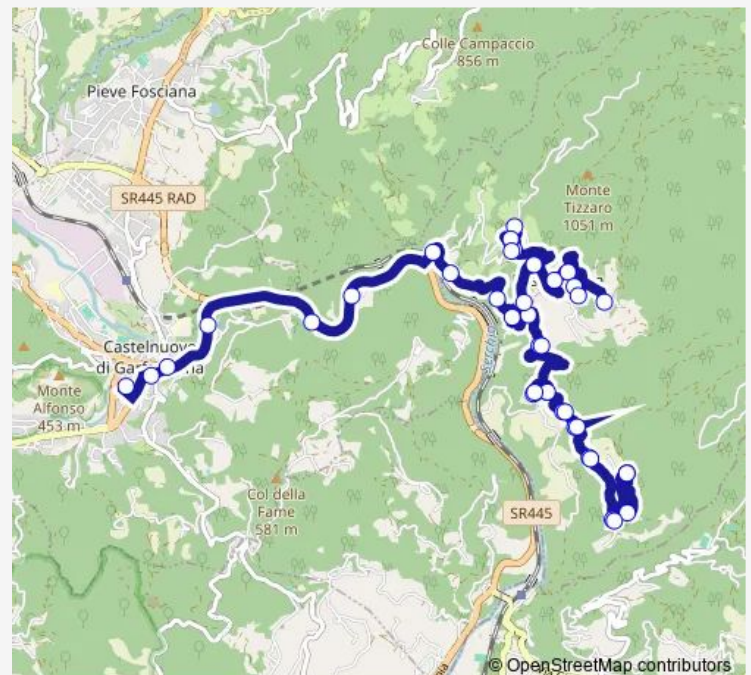

Treppignana Bv.Cimitero

### Route schedule

Castelnuovo G.Na Fs 2 — Capolinea Lupinaia

Monday	13:47
Tuesday	13:47
Wednesday	13:47
Thursday	13:47
Friday	13:47
Saturday	13:47
Sunday	—

### Route info

Direction: Castelnuovo G.Na Fs 2

Stops: 35

Trip Duration: 0 hour 48 min

E62 — Castelnuovo-Fosciandora-Lupinaia

Bv.Monetti Via Treppignana

Bv.Vallecchia Via Treppignana

Loc.Il Bosco Via Treppignana

## Route info

Direction: Repubblica 1

Stops: 21

Trip Duration: 0 hour 15 min