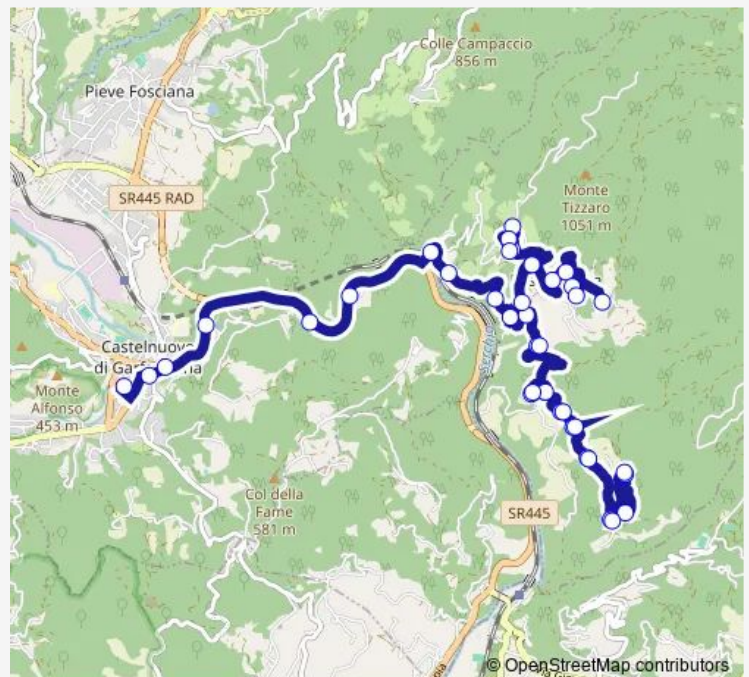

Riana Piazza

Riana Cimitero

Via Treppignana

Loc.Il Bosco Via Treppignana

Bv.Vallecchia Via Treppignana

Bv.Monetti Via Treppignana

Treppignana Bv.Cimitero

Treppignana Capolinea

Treppignana Bv.Cimitero

Route schedule

Repubblica 1 — Capolinea Lupinaia

Monday	06:55-17:50
Tuesday	06:55-17:50
Wednesday	06:55-17:50
Thursday	06:55-17:50
Friday	06:55-17:50
Saturday	06:55-17:50
Sunday	—

Route info

Direction: Repubblica 1

Stops: 40

Trip Duration: 0 hour 45 min

E62 — Castelnuovo-Fosciandora-Lupinaia

Bv.Monetti Via Treppignana

Bv.Vallecchia Via Treppignana

Loc.Il Bosco Via Treppignana

Thursday 06:05-16:30

Friday 06:05-16:30

Saturday 06:05-08:35

Sunday —

Route info

Direction: Repubblica 1

Stops: 21

Trip Duration: 0 hour 15 min