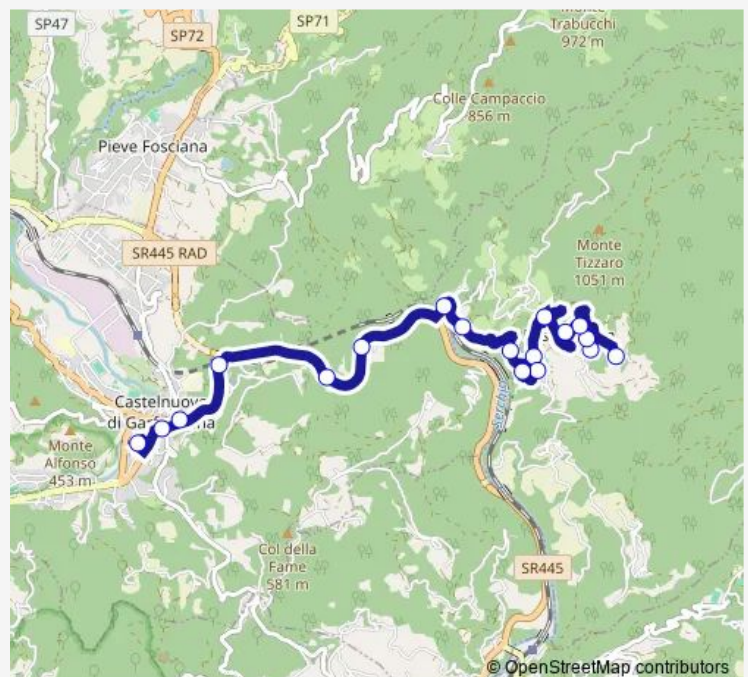

Direction

Capolinea Lupinaia — Repubblica 3

18 stops

[Open route schedule](#)

Capolinea Lupinaia

Loc.Crociale Casa Ricci

Fosciandora Bv.Cavallaia

Fosciandora Centro

Ss.445

Ss.445

Ss.445 Bv.Cimitero

Ss.445 Fiat

Castelnuovo G.Na Ex Plinc

Repubblica 3

Route schedule

Capolinea Lupinaia — Repubblica 3

Monday	18:20
Tuesday	18:20
Wednesday	18:20
Thursday	18:20
Friday	18:20
Saturday	18:20
Sunday	—

Route info

Direction: Capolinea Lupinaia

Stops: 18

Trip Duration: 0 hour 20 min

Direction

Repubblica 1 — Capolinea Lupinaia

Wednesday 17:50

Thursday 17:50

Friday 17:50

Saturday 17:50

Sunday —

Route info

Direction: Repubblica 1

Stops: 18