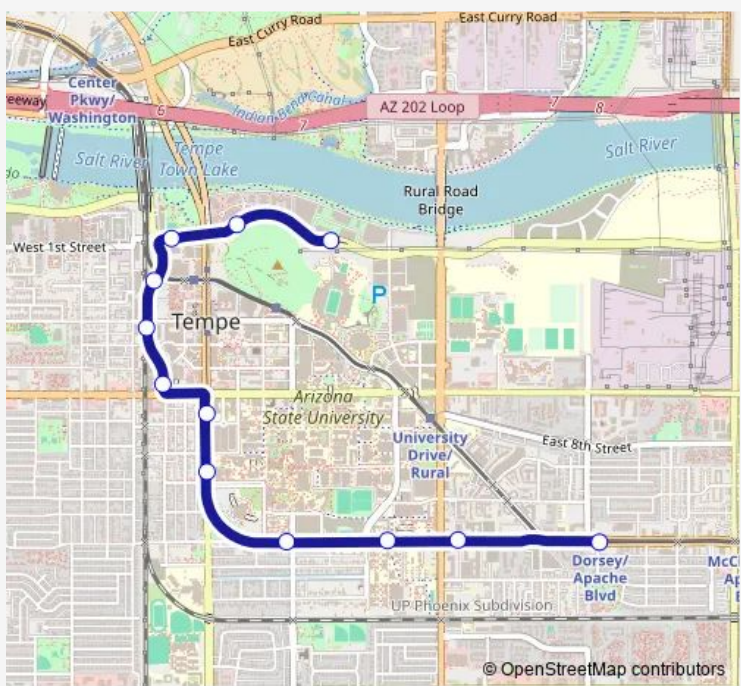

Tram S Valley Metro Streetcar

[Go to website](#)

Direction
 Marina Heights/Rio Salado — Dorsey Ln/Apache
 12 stops
[Open route schedule](#)

- Marina Heights/Rio Salado
- Hayden Ferry/Rio Salado
- Tempe Beach Park/Rio Salado
- Third St/Ash
- Fifth St/Ash
- University Dr/Ash
- Ninth St/Mill
- Eleventh St/Mill
- College Ave/Apache
- Paseo Del Saber/Apache
- Rural/Apache
- Dorsey Ln/Apache

Route schedule
 Marina Heights/Rio Salado — Dorsey Ln/Apache

Monday	06:00-24:00
Tuesday	06:00-02:00 ⁺¹
Wednesday	06:00-24:00
Thursday	06:00-24:00
Friday	06:00-24:00
Saturday	06:00-24:00
Sunday	08:00-24:00

Route info
 Direction: Marina Heights/Rio Salado
 Stops: 12
 Trip Duration: 0 hour 24 min

■ S — Valley Metro Streetcar **BusMaps**

Direction

Dorsey Ln/Apache — Marina Heights/Rio Salado

10 stops

[Open route schedule](#)

Friday 05:28-23:28

Saturday 05:28-23:28

Sunday 07:28-23:28

Route info

Direction: Dorsey Ln/Apache

Stops: 10

Trip Duration: 0 hour 19 min

S Tram time schedules and route maps are available in an offline PDF at busmaps.com. Use the busmaps.com website to see live bus times, train schedule or subway schedule, and step-by-step directions for all public transit in Phoenix