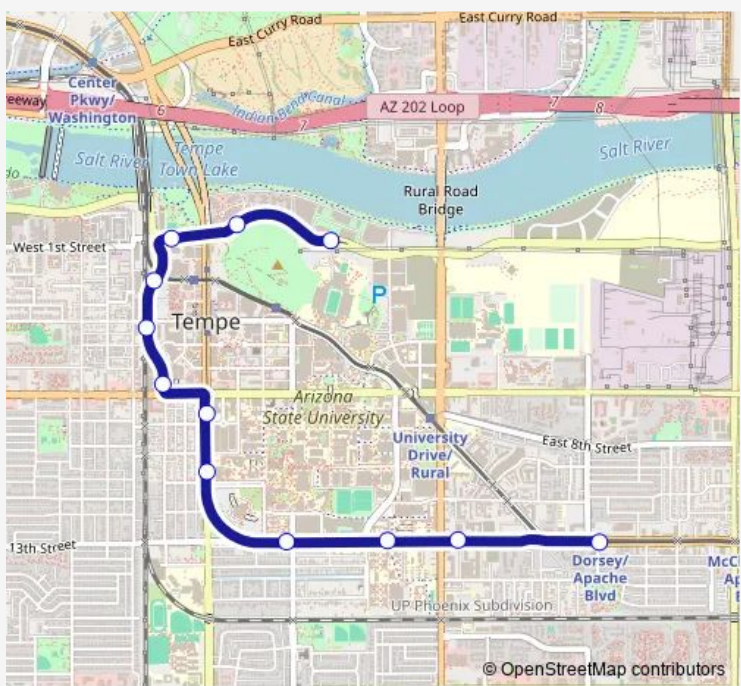

Tram S Valley Metro Streetcar

[Go to website](#)

Direction
 Marina Heights/Rio Salado — Dorsey Ln/Apache
 12 stops
[Open route schedule](#)

- Marina Heights/Rio Salado
- Hayden Ferry/Rio Salado
- Tempe Beach Park/Rio Salado
- Third St/Ash
- Fifth St/Ash
- University Dr/Ash
- Ninth St/Mill
- Eleventh St/Mill
- College Ave/Apache
- Paseo Del Saber/Apache
- Rural/Apache
- Dorsey Ln/Apache

Route schedule
 Marina Heights/Rio Salado — Dorsey Ln/Apache

Monday	06:00-24:00
Tuesday	06:00-24:00
Wednesday	06:00-24:00
Thursday	06:00-24:00
Friday	06:00-24:00
Saturday	06:00-24:00
Sunday	08:00-24:00

Route info
 Direction: Marina Heights/Rio Salado
 Stops: 12
 Trip Duration: 0 hour 24 min

■ S — Valley Metro Streetcar **BusMaps**

Direction

Dorsey Ln/Apache — Marina Heights/Rio Salado

10 stops

[Open route schedule](#)

Friday 05:28-23:28

Saturday 05:28-23:28

Sunday 07:28-23:28

Route info

Direction: Dorsey Ln/Apache

Stops: 10

Trip Duration: 0 hour 19 min

S Tram time schedules and route maps are available in an offline PDF at busmaps.com. Use the busmaps.com website to see live bus times, train schedule or subway schedule, and step-by-step directions for all public transit in Phoenix