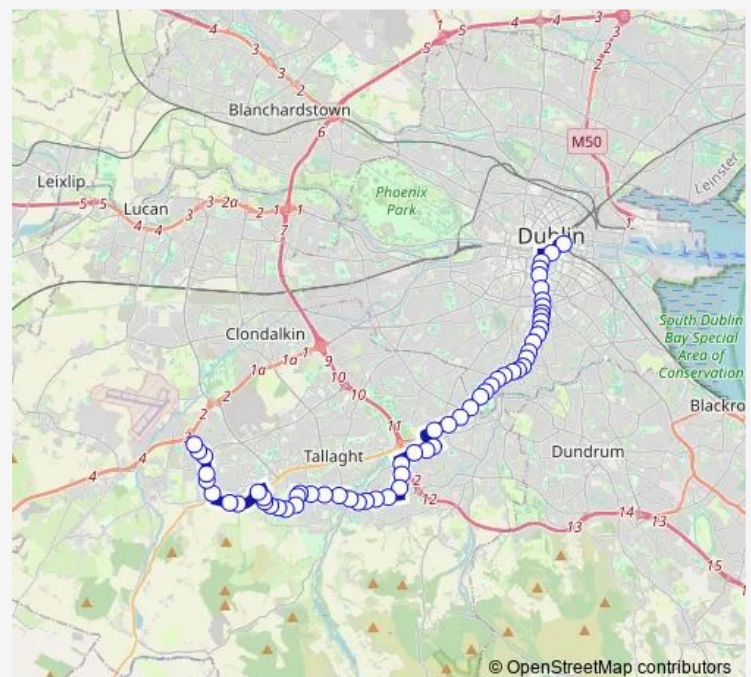

Thursday 05:50-23:30

Friday 05:50-23:30

Saturday 05:50-23:30

Sunday 09:00-23:30

Route info

Direction: Poolbeg Street

Stops: 59

Trip Duration: 0 hour 58 min

Wednesday 06:50-23:30

Thursday 06:50-23:30

Friday 06:50-23:30

Saturday 07:00-23:30

Sunday 08:30-23:30

Route info

Direction: Bianconi Avenue

Stops: 57