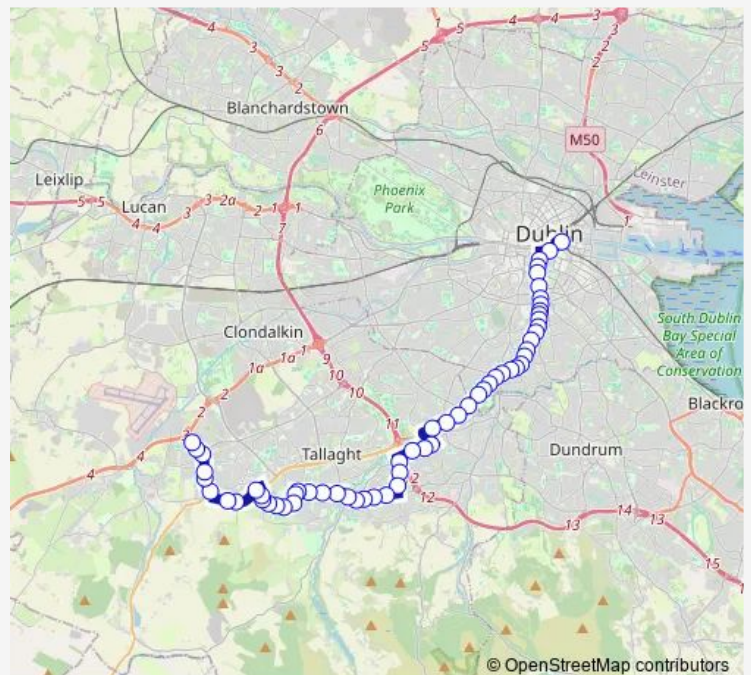

Bus 65B Poolbeg Street - Citywest

[Go to website](#)

Direction

Poolbeg Street — Logic Drive

59 stops

[Open route schedule](#)

- Poolbeg Street
- College Green
- South Great George's Street
- Whitefriar Street
- Redmond's Hill
- Camden Street Lower
- South Richmond Street
- Rathmines Road Lower
- St Mary's College
- Military Road
- Rathmines
- Swan Centre
- Rathmines Garda Station
- Rathgar Place
- Frankfort Avenue
- Auburn Villas
- Rathgar Village
- Terenure Road East
- Brighton Road
- St Joseph's Bns
- Templeogue Road

Route schedule

Poolbeg Street — Logic Drive

Monday	05:50-23:30
Tuesday	05:50-23:30
Wednesday	05:50-23:30
Thursday	05:50-23:30
Friday	05:50-23:30
Saturday	05:50-23:30
Sunday	09:00-23:30

Route info

Direction: Poolbeg Street

Stops: 59

Trip Duration: 1 hour 11 min

65B — Poolbeg Street - Citywest

BusMaps

Rathdown Park

Lakelands Park

Terenure College

Bushy Park House

Route info

Direction: Bianconi Avenue

Stops: 57

Trip Duration: 1 hour 13 min

Glenlyon Park

Glenvara Park

Sally Park Close

Knocklyon Avenue