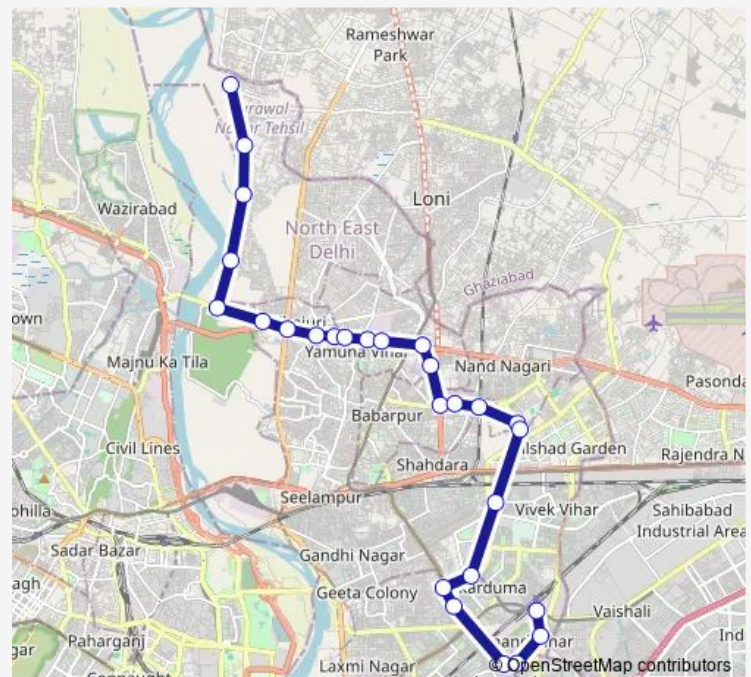

S. Sukhdev Singh College of Business Studies

Surajmal Vihar Authrity

Karkardooma Court

Route schedule

Chauhan Patti (Terminal) — Isbt Anand Vihar Terminal

Monday 07:00-16:05

Tuesday 07:00-16:05

Wednesday 07:00-16:05

Thursday 07:00-16:05

Friday 07:00-16:05

Saturday 07:00-16:05

Sunday 07:00-16:05

Route info

Direction: Chauhan Patti (Terminal)

Stops: 27

Trip Duration: 1 hour 25 min

■ 33cup

Jagatpuria Block

Jagatpuri F-Block

Hassanpur Depot

Hassanpur Village

Gazipur Depot

Isbt Anand Vihar Terminal

33cup Bus time schedules and route maps are available in an offline PDF at busmaps.com. Use the busmaps.com website to see live bus times, train schedule or subway schedule, and step-by-step directions for all public transit in Delhi