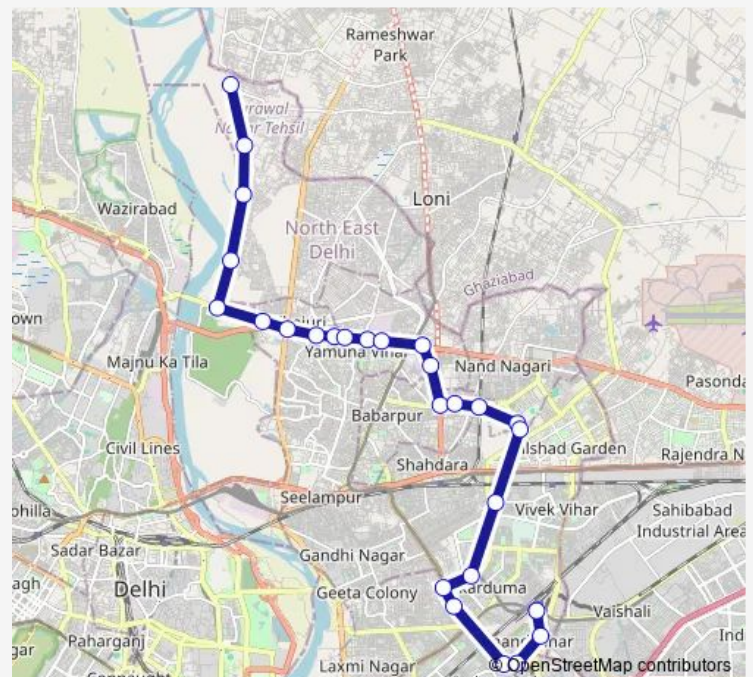

S. Sukhdev Singh College of Business Studies

Surajmal Vihar Authrity

Karkardooma Court

Route schedule

Chauhan Patti (Terminal) — Isbt Anand Vihar Terminal

Monday 07:00-16:05

Tuesday 07:00-16:05

Wednesday 07:00-16:05

Thursday 07:00-16:05

Friday 07:00-16:05

Saturday 07:00-16:05

Sunday 07:00-16:05

Route info

Direction: Chauhan Patti (Terminal)

Stops: 27

Trip Duration: 1 hour 25 min

■ 33cup

Jagatpuria Block

Jagatpuri F-Block

Hassanpur Depot

Hassanpur Village

Gazipur Depot

Isbt Anand Vihar Terminal

33cup Bus time schedules and route maps are available in an offline PDF at busmaps.com. Use the busmaps.com website to see live bus times, train schedule or subway schedule, and step-by-step directions for all public transit in Delhi