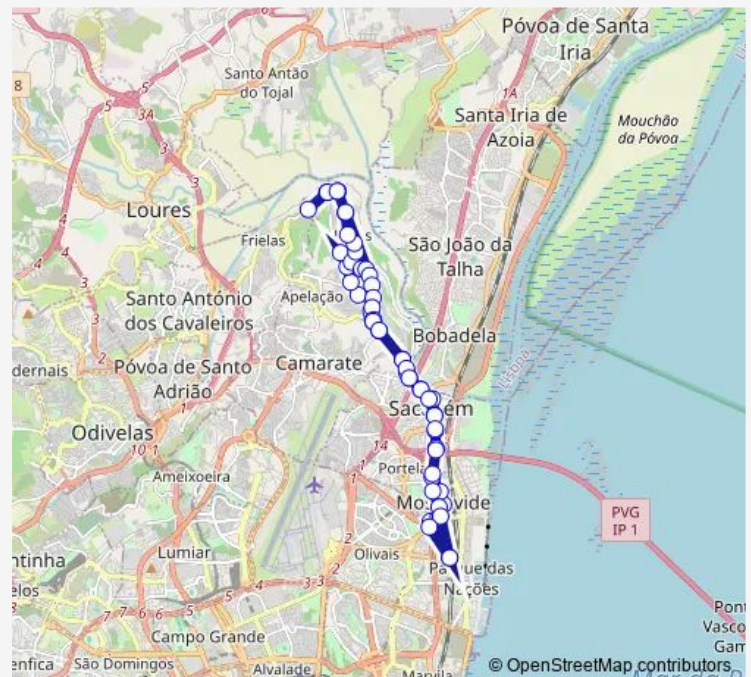

Bus 750a - Lisboa (Estação Oriente) - circulação

[Go to website](#)

Direction

Lisboa (Est Oriente) — Lisboa (Est Oriente)

57 stops

[Open route schedule](#)

Lisboa (Est Oriente)

Lisboa (Olivais) Pç José Queirós Est Serviço

Lisboa (Olivais) Av Boa Esperança (Cpo Futebol)

Moscavide (Av Moscavide)

Moscavide (Av Moscavide) Igreja

Moscavide (EN 6-1) Edp

Sacavém (EN 6-1) Edp (Grupo Exploração Sul)

Sacavém (EN 6-1) Fábrica

Sacavém (EN 10) Clínica Sto António

Sacavém (Pç República) Est Serviço

Sacavém (R Mig Bombarda) Remal

Sacavém (R Miguel Bombarda) RI

Sacavém (R Mig Bombarda) Vila Aires

Sacavém (R Mig Bombarda) Fábrica (X) Unhos

EN 250 (Cavalo Branco)

Catujal (X) Av Forças Armadas (Quiosque)

Catujal (Av Forças Armadas) (X) R Nova

Catujal (Av Forças Armadas) (X) R Fonte

Bº Queimadas (R Galvões) Mercado

Bº Miratejo (R José Gomes Ferreira) Vivenda

Bº Miratejo (R Bartolomeu Dias) (X) R Liberdade

Route schedule

Lisboa (Est Oriente) — Lisboa (Est Oriente)

Monday	21:00-00:30⁺¹
Tuesday	21:00-00:30⁺¹
Wednesday	21:00-00:30⁺¹
Thursday	21:00-00:30⁺¹
Friday	21:00-00:30⁺¹
Saturday	20:30-00:30⁺¹
Sunday	20:30-00:30⁺¹

Route info

Direction: Lisboa (Est Oriente)

Stops: 57

Trip Duration: 0 hour 55 min

750a - Lisboa (Estação Oriente) - circulação