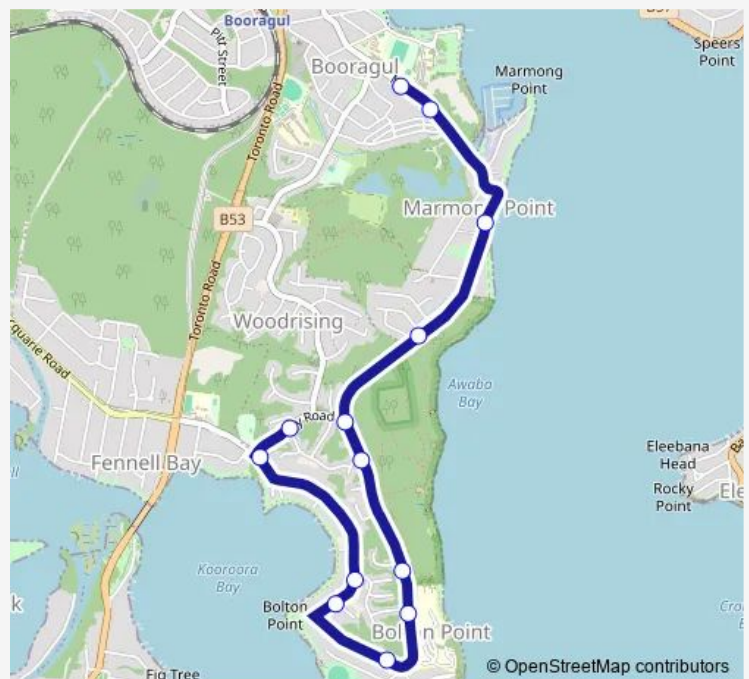

School Bus 6424 Bolton Point to Lake Macquarie Hs

[Go to website](#)

Direction

Quigley Rd At Threlkeld Dr — Marmong St Opp Lake Macquarie High School

13 stops

[Open route schedule](#)

Quigley Rd At Threlkeld Dr

Bay Rd At Quigley Rd

Westlakes Community Church, Bay Rd

Bay Rd At Lochend Pl

Middle Point Rd Opp Macquarie St

The Ridgeway At Glen Mitchell St

The Ridgeway Before Bulkirra Pl

The Ridgeway At Koiyong Pl

The Ridgeway Before Quigley Rd

The Ridgeway At Courageous Cl

George St After Becker Lane

77 Marmong St

Marmong St Opp Lake Macquarie High School

Route schedule

Quigley Rd At Threlkeld Dr — Marmong St Opp Lake Macquarie High School

Monday	08:34
Tuesday	08:34
Wednesday	08:34
Thursday	08:34
Friday	08:34
Saturday	—
Sunday	—

Route info

Direction: Quigley Rd At Threlkeld Dr

Stops: 13

Trip Duration: 0 hour 11 min

6424 — Bolton Point to Lake Macquarie Hs

6424 School Bus time schedules and route maps are available in an offline PDF at busmaps.com. Use the busmaps.com website to see live bus times, train schedule or subway schedule, and step-by-step directions for all public transit in Newcastle