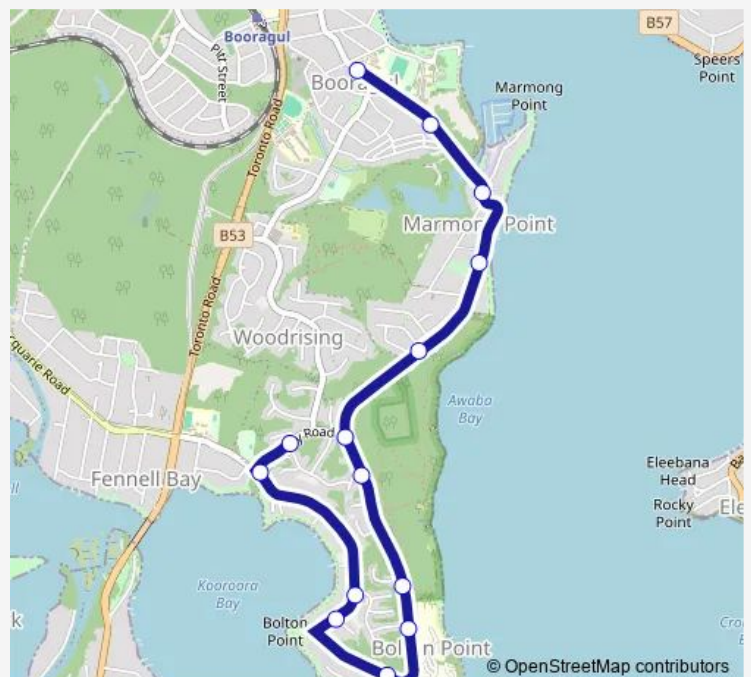

School Bus 6424 Bolton Point to Lake Macquarie Hs

[Go to website](#)

**Direction**

Quigley Rd At Threlkeld Dr — Marmong St Opp Five Island School

14 stops

[Open route schedule](#)

Quigley Rd At Threlkeld Dr

The Ridgeway At Courageous Cl

Marmong Point Community Hall, George St

Marmong St Before Nanda St

77 Marmong St

Marmong St Opp Five Island School

Route schedule

Quigley Rd At Threlkeld Dr — Marmong St Opp Five Island School

Monday 08:34

Tuesday 08:34

Wednesday 08:34

Thursday 08:34

Friday 08:34

Saturday —

Sunday —

Route info

Direction: Quigley Rd At Threlkeld Dr

Stops: 14

Trip Duration: 0 hour 11 min

6424 School Bus time schedules and route maps are available in an offline PDF at [busmaps.com](https://busmaps.com). Use the [busmaps.com](https://busmaps.com) website to see live bus times, train schedule or subway schedule, and step-by-step directions for all public transit in Newcastle