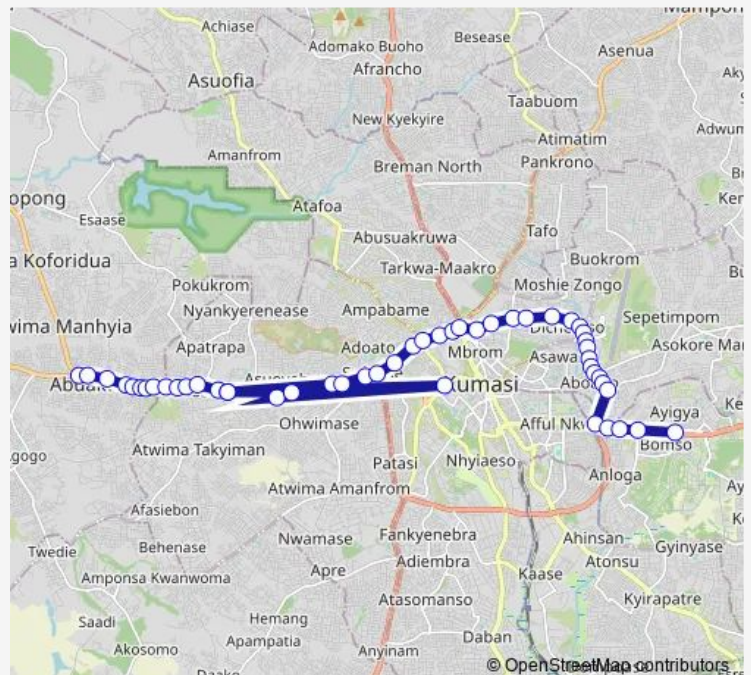

stop_23

stop_24

stop_26

Route schedule

stop_3 — stop_147

Monday	00:00
Tuesday	00:00
Wednesday	00:00
Thursday	00:00
Friday	00:00
Saturday	00:00
Sunday	00:00

Route info

Direction: stop_3

Stops: 49

Trip Duration: 2 hour 39 min

2 — 2l

stop_28

stop_30

stop_55

stop_54

stop_56

Wednesday 00:00

Thursday 00:00

Friday 00:00

Saturday 00:00

Sunday 00:00

Route info

Direction: stop_149

Stops: 39

Trip Duration: 3 hour 0 min

stop_17

stop_16

stop_15

stop_14

stop_13

stop_12

stop_11