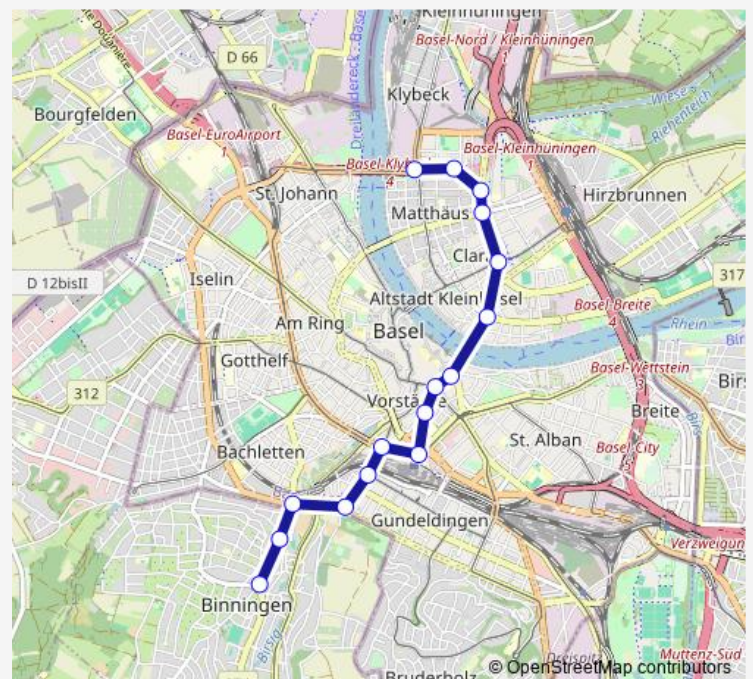

Basel, Riehenring

Basel, Musical Theater

Basel, Brombacherstrasse

Basel, Dreirosenbrücke

### Route schedule

Binningen, Kronenplatz — Basel, Dreirosenbrücke

Monday	24:42-01:27 <sup>+1</sup>
Tuesday	24:42 <sup>+1</sup>
Wednesday	24:42-01:27 <sup>+1</sup>
Thursday	24:42-01:27 <sup>+1</sup>
Friday	25:27 <sup>+1</sup>
Saturday	25:27 <sup>+1</sup>
Sunday	—

### Route info

Direction: Binningen, Kronenplatz

Stops: 16

Trip Duration: 0 hour 19 min

## Direction

Binningen, Kronenplatz — Basel, Dreirosenbrücke

16 stops

[Open route schedule](#)

Binningen, Kronenplatz

Binningen, Hohle Gasse

Basel, Zoo Dorenbach

Basel, Margarethen