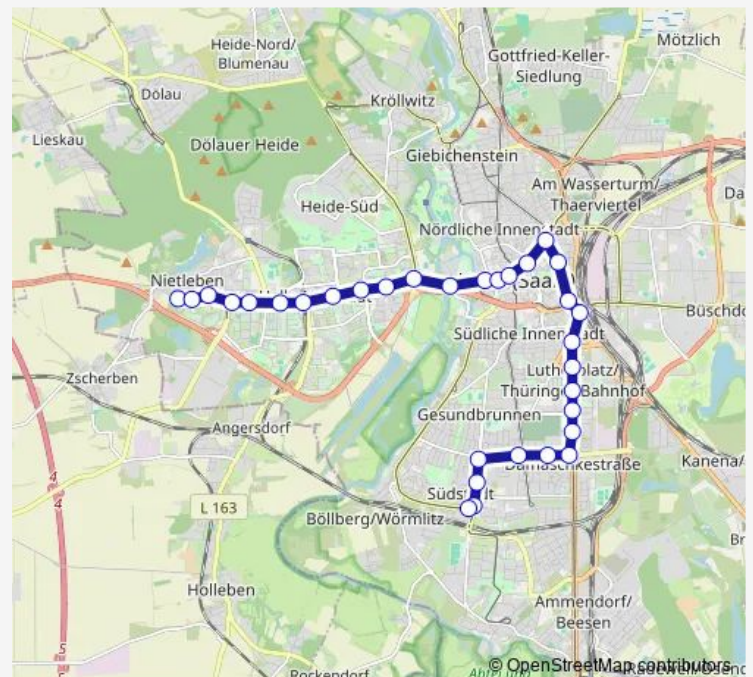

### Route schedule

Soltauer Straße — Beesen

Monday —

Tuesday —

Wednesday —

Thursday —

Friday —

Saturday 06:19-07:39

### Route info

Direction: Soltauer Straße

Stops: 38

Trip Duration: 0 hour 54 min

Heinrich-Schütz-Straße

Lutherstraße

Huttenstraße

BG Klinikum Bergmannstrost