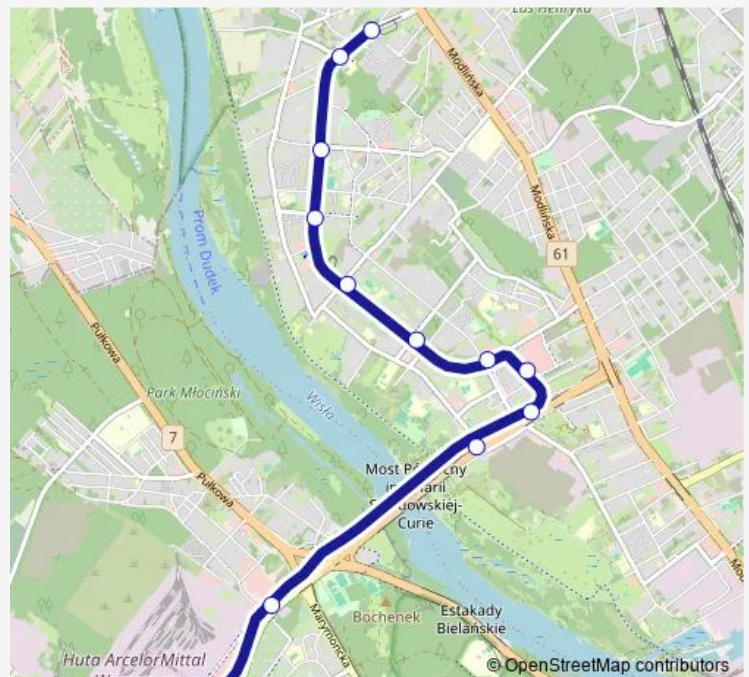

### Route schedule

Metro Młociny 28 — Winnica 04

Monday	03:57-00:14 <sup>+1</sup>
Tuesday	03:57-00:14 <sup>+1</sup>
Wednesday	03:57-00:14 <sup>+1</sup>
Thursday	03:57-00:14 <sup>+1</sup>
Friday	03:57-00:14 <sup>+1</sup>
Saturday	03:57-00:14 <sup>+1</sup>
Sunday	04:04-00:14 <sup>+1</sup>

### Route info

Direction: Metro Młociny 28

Stops: 13

Trip Duration: 0 hour 18 min