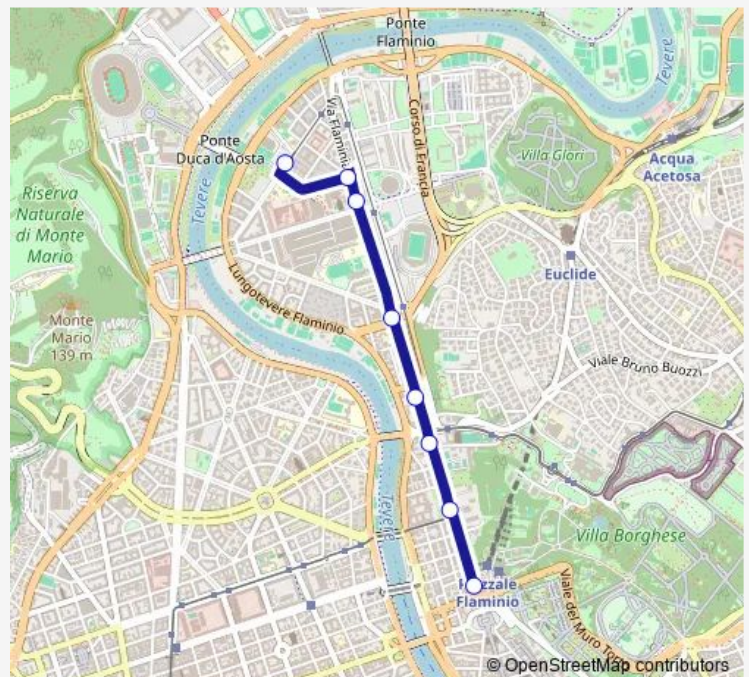

Tram 2

[Go to website](#)**Direction**

Flaminio — Mancini

8 stops

[Open route schedule](#)

Flaminio

Ministero Marina

Flaminia/Belle Arti

Ankara/Tiziano

Apollodoro

Tiziano/Xvii Olimpiade

Pinturicchio

Mancini

Route schedule

Flaminio — Mancini

Monday	05:30-00:05 ⁺¹
Tuesday	05:30-00:05 ⁺¹
Wednesday	05:30-00:05 ⁺¹
Thursday	05:30-00:05 ⁺¹
Friday	05:30-00:05 ⁺¹
Saturday	05:30-24:00
Sunday	05:30-24:00

Route info

Direction: Flaminio

Stops: 8

Trip Duration: 0 hour 19 min

Direction

Mancini — Flaminio

8 stops

[Open route schedule](#)

Sunday —

Route info

Direction: Scalo S. Lorenzo

Stops: 24

Trip Duration: 0 hour 43 min

Direction

Scalo S. Lorenzo — Mancini

27 stops