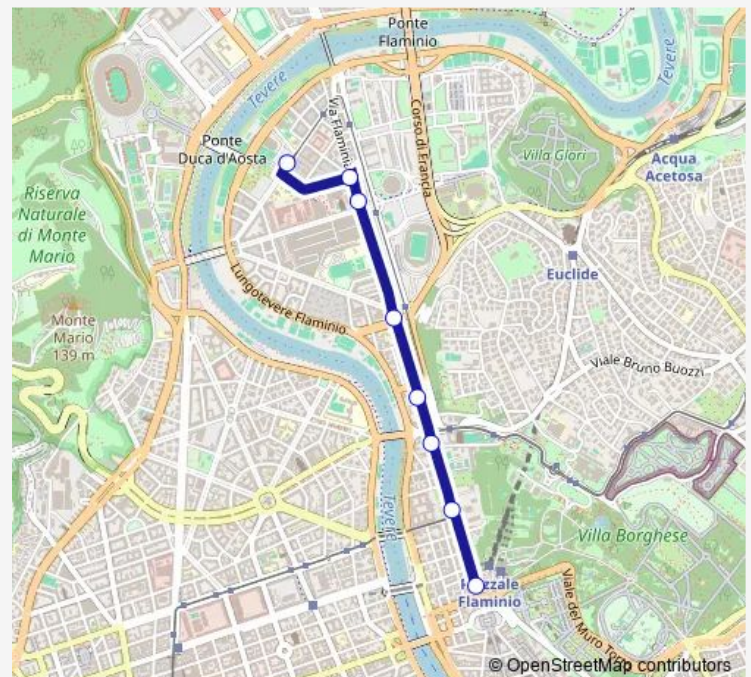

Tuesday 05:30-24:00

Wednesday 05:30-24:00

Thursday 05:30-24:00

Friday 05:30-24:00

Saturday 05:30-24:00

Sunday 05:30-24:00

Route info

Direction: FLAMINIO

Stops: 8

Trip Duration: 0 hour 21 min

Direction

MANCINI — FLAMINIO

8 stops

[Open route schedule](#)

MANCINI

CARRACCI

FLAMINIA/RENI

FLAMINIA/FRACASSINI

FLAMINIA/BELLE ARTI

BELLE ARTI

MINISTERO MARINA

FLAMINIO

Route schedule

MANCINI — FLAMINIO

Friday 04:35-08:12

Saturday 04:35-08:12

Sunday 04:41-06:37

Route info

Direction: Scalo S. Lorenzo

Stops: 27

Trip Duration: 0 hour 43 min

PINTURICCHIO