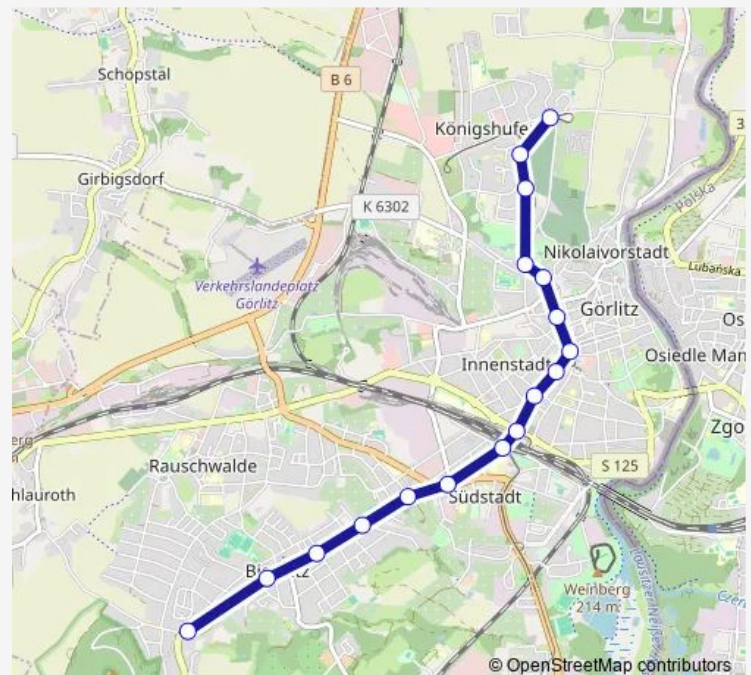

Görlitz Bf Südausgang

Görlitz Lutherstraße

Görlitz Büchtemannstraße

Görlitz Johann-Sebastian-Bach-Straße

Görlitz Geschwister-Scholl-Straße

Görlitz Grundstraße

Görlitz Biesnitz Landeskrone

Route schedule

Görlitz Am Wiesengrund — Görlitz Biesnitz Landeskrone

Monday 05:07-19:32

Tuesday 05:07-19:32

Wednesday 05:07-19:32

Thursday 05:07-19:32

Friday 05:07-19:32

Saturday 06:08-19:23

Sunday 06:08-19:23

Route info

Direction: Görlitz Am Wiesengrund

Stops: 17

Trip Duration: 0 hour 25 min

Direction

Görlitz Biesnitz Landeskrone — Görlitz Am Wiesengrund

17 stops

[Open route schedule](#)

Saturday 06:05-19:25

Sunday 06:05-19:25

Route info

Direction: Görlitz Biesnitz Landeskrone

Stops: 17

Trip Duration: 0 hour 24 min

2 Tram time schedules and route maps are available in an offline PDF at busmaps.com. Use the busmaps.com website to see live bus times, train schedule or subway schedule, and step-by-step directions for all public transit in Zgorzelec