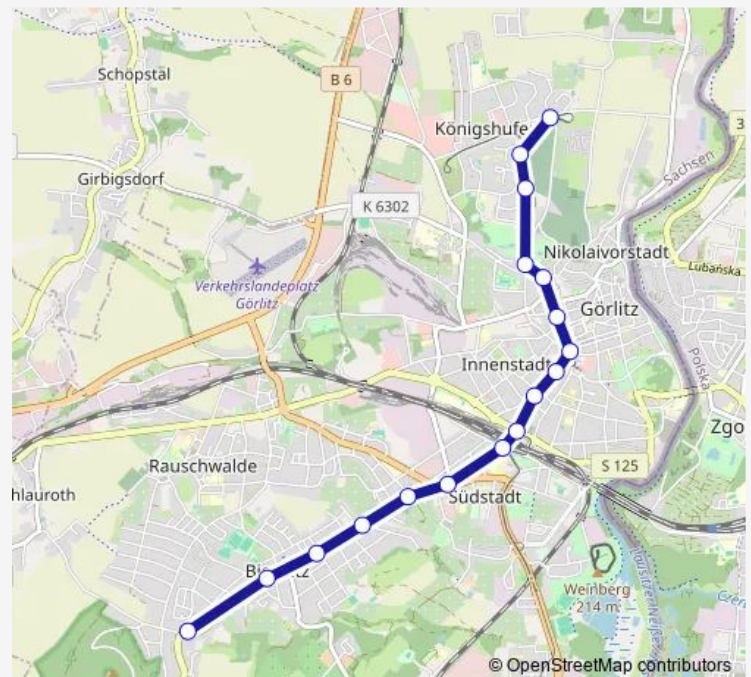

Görlitz Bf Südausgang

Görlitz Lutherstraße

Görlitz Büchtemannstraße

Görlitz Johann-Sebastian-Bach-Straße

Görlitz Geschwister-Scholl-Straße

Görlitz Grundstraße

Görlitz Biesnitz Landeskrone

Route schedule

Görlitz Am Wiesengrund — Görlitz Biesnitz Landeskrone

Monday 05:07-19:32

Tuesday 05:07-19:32

Wednesday 05:07-19:32

Thursday 05:07-19:32

Friday 05:07-19:32

Saturday 06:08-19:23

Sunday 06:08-19:23

Route info

Direction: Görlitz Am Wiesengrund

Stops: 17

Trip Duration: 0 hour 25 min

Direction

Görlitz Biesnitz Landeskrone — Görlitz Am Wiesengrund

17 stops

[Open route schedule](#)

Saturday 06:05-19:25

Sunday 06:05-19:25

Route info

Direction: Görlitz Biesnitz Landeskrone

Stops: 17

Trip Duration: 0 hour 24 min

2 Tram time schedules and route maps are available in an offline PDF at busmaps.com. Use the busmaps.com website to see live bus times, train schedule or subway schedule, and step-by-step directions for all public transit in Zgorzelec