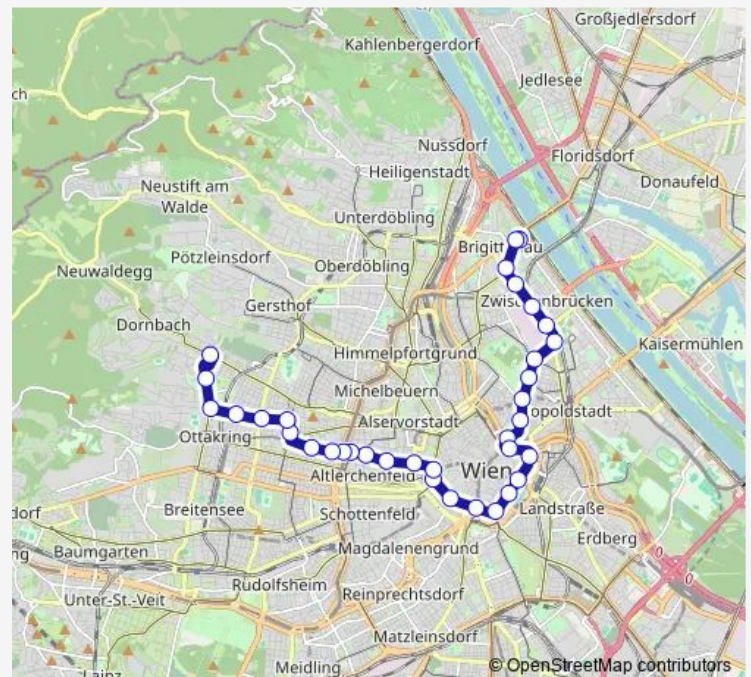

Tram 2 Dornbach - Friedrich-Engels-Platz

[Go to website](#)

Direction

undefined — undefined

0 stops

[Open route schedule](#)

Route schedule

undefined — undefined

Monday —

Tuesday —

Wednesday —

Thursday —

Friday —

Saturday 04:54

Sunday 04:54

Route info

Direction:

Stops: 0

Trip Duration: — min

Direction

Dornbach — Floridsdorfer Markt

37 stops

[Open route schedule](#)

Dornbach

Liebknechtgasse

Sandleitengasse

Römergasse

Wilhelminenstraße

Mayssengasse

Johann-Nepomuk-Berger-Platz

Neulerchenfelder Straße/Haberlgasse

Neulerchenfelder Straße/Brunnengasse